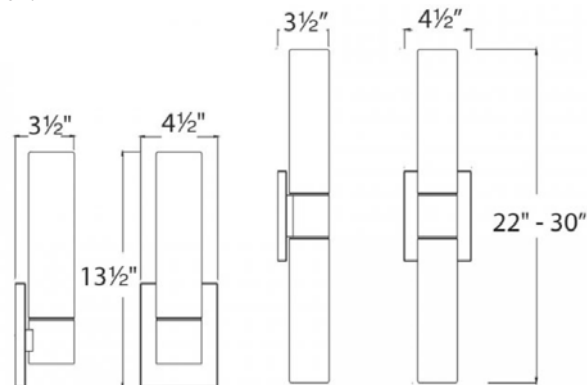

Fixture Type:

Catalog Number:

Project:

Location:

WS-7213

WS-7222/WS-7230

PRODUCT DESCRIPTION

Updated with a warm brass finish, Elementum brings unparalleled task lighting into your bathroom, whether mounted vertically on either side of the mirror or above a vanity mirror for a flattering diffuse illumination.

FEATURES

- Opal glass diffuser
- 22" and 30" versions may be mounted vertically or horizontally
- No transformer or driver needed
- ADA compliant
- Alternate color temperature available (3000K or 3500K special order)
- 277V available (special order)

SPECIFICATIONS

- Color Temp:** 2700K (3000K & 3500K Special Order)
- CRI:** 90
- Dimming:** 100% - 10% ELV
- Rated Life:** 54,000 hrs
- Input:** 120V (277V special order)
- Construction:** Aluminum with glass diffuser
- Finish:** Brushed Brass, Brushed Nickel, Chrome
- Standards:** ETL & cETL listed, Wet listed, Title 24 (BR finish)