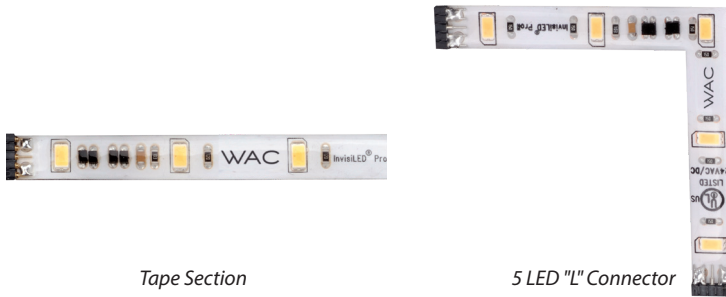

InvisiLED® Pro 2

24V LED Tape Light

WAC LIGHTING

Responsible Lighting®

Fixture Type:

Catalog Number:

Project:

Location:

PRODUCT DESCRIPTION

Professional grade white tape light that delivers optimal color consistency and brightness. An ideal system for task or accent lighting applications.

FEATURES

- Both sides of field cut material can be used with male to male adapter
- Ultra thin profile at 3/8"
- Diodes spaced evenly at 1" on center
- Minimum run length of 1'
- May be field cut every 6" at the end of a run
- Three (3) mounting method provided for different surfaces
- Specially rated for installation in the storage area of a clothes closet
- 80,000 hour rated life
- 5 year WAC Lighting product warranty

SPECIFICATIONS

- Construction:** Flexible, silicone cased tape light. Peel and stick 3M construction adhesive on back. Indicating marks for field cutting.
- Power Supply:** Remote and plug-in electronic Class 2 transformers. 120VAC/120-277VAC, 50/60Hz input, 24V 60W and 96W output.
- Light Source:** 12 LEDs per foot output. Runs on 24V at 4W per foot.
- Dimming:** May be dimmed with electronic low voltage 0-10V(ELV) dimmer.
- Operating Temp:** -4°F – 122°F (-20°C – 50°C) at relative humidity 95%.
- Standards:** UL & CUL Listed for damp locations.

LED-TX24 -5L-WT

Example: LED-TX2435-5L-WT

Class 2 Power Supply (Required)

Type	Model	Input	Output	Max Run	Dim	
Remote	EN-2460-RB2-T	120VAC	24VAC / 60W	15 feet	ELV	Includes a 6 foot lead wire
	EN-24100-RB2-T	120VAC	24VAC / 96W	25 feet	ELV	
Plug-in	EN-2460-P-AR-T	120VAC	24VAC / 60W	15 feet	ELV	Includes a 6 foot lead wire
	EN-24100-P-AR-T	120VAC	24VAC / 96W	25 feet	ELV	
Remote 277V	EN-24100-277-RB2-T	120-277VAC	24VDC / 96W	25 feet	0-10V	Includes a 6 foot lead wire