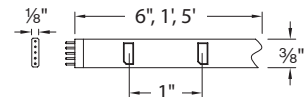

InvisiLED® Pro 2

24V LED Tape Light

WAC LIGHTING

Responsible Lighting®

Fixture Type:

Catalog Number:

Project:

Location:

PRODUCT DESCRIPTION

Professional grade white tape light that delivers optimal color consistency and brightness. An ideal system for task or accent lighting applications.

FEATURES

- Both sides of field cut material can be used with male to male adapter
- Ultra thin profile at 3/8"
- Diodes spaced evenly at 1" on center
- Minimum run length of 1'
- May be field cut every 6" at the end of a run
- Three (3) mounting method provided for different surfaces
- Specially rated for installation in the storage area of a clothes closet
- 80,000 hour rated life
- 5 year WAC Lighting product warranty

SPECIFICATIONS

1. **Construction:** Flexible, silicone cased tape light. Peel and stick 3M construction adhesive on back. Indicating marks for field cutting.
2. **Power Supply:** Remote and plug-in electronic Class 2 transformers. 120VAC/120-277VAC, 50/60Hz input, 24V 60W and 96W output.
3. **Light Source:** 12 LEDs per foot output. Runs on 24V at 4W per foot.
4. **Dimming:** May be dimmed with electronic low voltage 0-10V(ELV) dimmer.
5. **Operating Temp:** -4°F – 122°F (-20°C – 50°C) at relative humidity 95%.
6. **Standards:** UL & CUL Listed for damp locations.

ORDER NUMBER – TAPE SECTION

Model	Watts/ft	Color Temp	CRI	Lumens/ft	Title 24	Length	Qty	Tape Color	
LED-TX24	4	22 2200K	90	275	No	6IN 6 inches	1	WT White	
		27 2700K	90	325	Yes		1 1 foot		1
		30 3000K	90	300	Yes		1-40 1 foot		40
		35 3500K	90	330	Yes		5 5 feet		1
		45 4500K	85	330	No				

LED-TX24 - -WT

Example: LED-TX2445-1-40-WT

ORDER NUMBER – 5 LED "L" CONNECTOR

Model	Watts/ft	Color Temp	CRI	Lumens	Title 24	Tape Color
LED-TX24	2	22 2200K	90	110	No	5L-WT White
		27 2700K	90	130	Yes	
		30 3000K	90	130	Yes	
		35 3500K	90	135	Yes	
		45 4500K	85	135	No	

LED-TX24 -5L-WT

Example: LED-TX2435-5L-WT