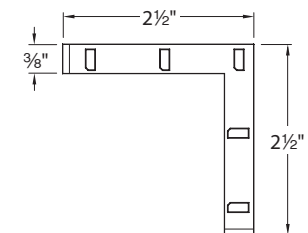

ORDER NUMBER – 5 LED "L" CONNECTOR

Model	Watts/ft	Color Temp	CRI	Lumens	Title 24	Tape Color
LED-TX24	2	22 2200K	90	110	No	5L-WT White
		27 2700K	90	130	Yes	
		30 3000K	90	130	Yes	
		35 3500K	90	135	Yes	
		45 4500K	85	135	No