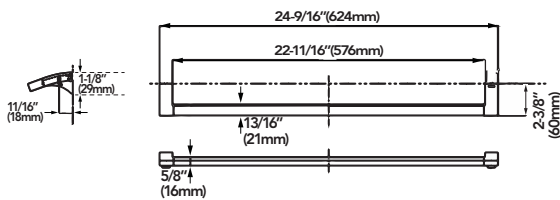

### SPECIFICATIONS

	Material	Shipping Weight	Shipping Dimensions	Warranty
YT903S4U	Zinc Alloy/Stainless Steel	1.4 lbs.	19-3/4" L x 3-13/16" W x 2-3/16" H	Lifetime Limited Warranty (Residential Use)
YT903S6U	Zinc Alloy/Stainless Steel	1.6 lbs.	25-11/16" L x 3-13/16" W x 2-3/16" H	
YTT903U	Zinc Alloy	1.3 lbs.	9-3/16" L x 3-3/4" W x 2-1/2" H	One Year (Commercial Use)
YH903U	Zinc Alloy	1.7 lbs.	6-7/8" L x 5-1/16" W x 2-3/4" H	
YRH903U	Zinc Alloy	0.6 lbs.	7-1/2" L x 4" W x 1-7/16" H	

### DIMENSIONS

**YT903S4U**

**YT903S6U**

**YTT903U**

**YH903U**

**YRH903U**