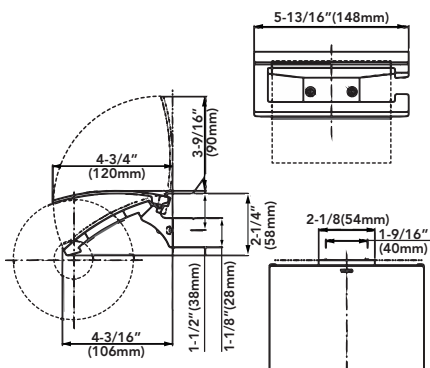

### SPECIFICATIONS

	Material	Shipping Weight	Shipping Dimensions	Warranty
YT903S4U	Zinc Alloy/Stainless Steel	1.4 lbs.	19-3/4" L x 3-13/16" W x 2-3/16" H	Lifetime Limited Warranty (Residential Use)
YT903S6U	Zinc Alloy/Stainless Steel	1.6 lbs.	25-11/16" L x 3-13/16" W x 2-3/16" H	
YTT903U	Zinc Alloy	1.3 lbs.	9-3/16" L x 3-3/4" W x 2-1/2" H	One Year (Commercial Use)
YH903U	Zinc Alloy	1.7 lbs.	6-7/8" L x 5-1/16" W x 2-3/4" H	
YRH903U	Zinc Alloy	0.6 lbs.	7-1/2" L x 4" W x 1-7/16" H	

### DIMENSIONS

**YT903S4U**

**YT903S6U**

**YTT903U**

**YH903U**

**YRH903U**