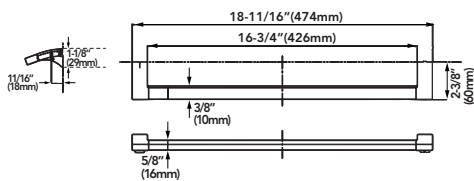

### PRODUCT SPECIFICATION

Product shall have a solid metal construction and include installation hardware. Product shall be TOTO Model Y\_903\_\_U#\_\_

### SPECIFICATIONS

	Material	Shipping Weight	Shipping Dimensions	Warranty
YT903S4U	Zinc Alloy/Stainless Steel	1.4 lbs.	19-3/4" L x 3-13/16" W x 2-3/16" H	Lifetime Limited Warranty (Residential Use)
YT903S6U	Zinc Alloy/Stainless Steel	1.6 lbs.	25-11/16" L x 3-13/16" W x 2-3/16" H	
YTT903U	Zinc Alloy	1.3 lbs.	9-3/16" L x 3-3/4" W x 2-1/2" H	One Year (Commercial Use)
YH903U	Zinc Alloy	1.7 lbs.	6-7/8" L x 5-1/16" W x 2-3/4" H	
YRH903U	Zinc Alloy	0.6 lbs.	7-1/2" L x 4" W x 1-7/16" H	

### DIMENSIONS

**YT903S4U**

**YT903S6U**

**YTT903U**

**YH903U**

**YRH903U**