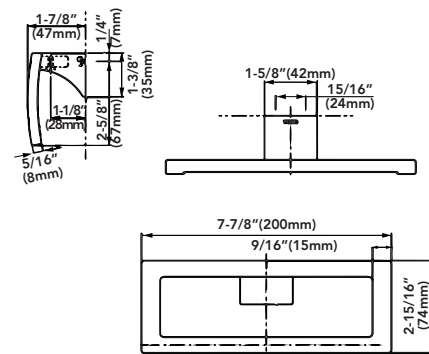

### SPECIFICATIONS

	Material	Shipping Weight	Shipping Dimensions	Warranty
YT903S4U	Zinc Alloy/Stainless Steel	1.4 lbs.	19-3/4" L x 3-13/16" W x 2-3/16" H	Lifetime Limited Warranty (Residential Use)
YT903S6U	Zinc Alloy/Stainless Steel	1.6 lbs.	25-11/16" L x 3-13/16" W x 2-3/16" H	
YTT903U	Zinc Alloy	1.3 lbs.	9-3/16" L x 3-3/4" W x 2-1/2" H	One Year (Commercial Use)
YH903U	Zinc Alloy	1.7 lbs.	6-7/8" L x 5-1/16" W x 2-3/4" H	
YRH903U	Zinc Alloy	0.6 lbs.	7-1/2" L x 4" W x 1-7/16" H	

### DIMENSIONS

**YT903S4U**

**YT903S6U**

**YTT903U**

**YH903U**

**YRH903U**