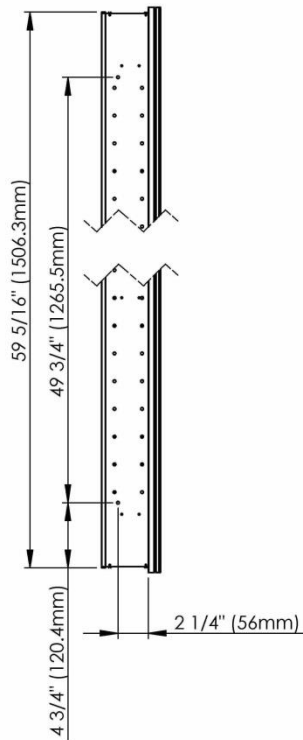

SIDLER® Tall

	(left-hand hinge)	(right-hand hinge)
Model#	1.804.014	1.804.024
Model	TL 1/15 1/4"-4"/L	TL 1/15 1/4"-4"/R

Including:

- Styling shelf incl. hairdryer holder and accessory hocks
- Silverlasting™, double sided mirror doors
- 5 Glass shelves
- Blum soft close hinges
- Mirrored interior
- Anodized aluminum body

Recessed
(Rough Opening 14 5/16" x 59 5/16")

Surface Mount

7626 Winston Street
Burnaby, BC V5A 2H4
CANADA

Phone: 604 415 2422
Toll Free: 888 415 2422
Fax: 604 415 2433

info@sidler-international.com
www.sidler-international.com