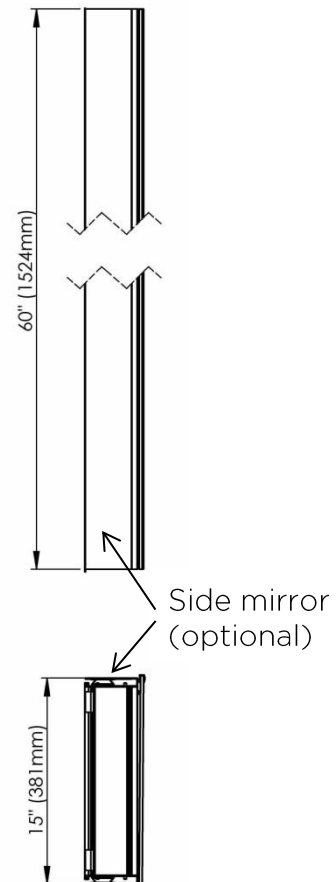

SIDLER® Tall

	(left-hand hinge)	(right-hand hinge)
Model#	1.804.014	1.804.024
Model	TL 1/15 1/4"-4"/L	TL 1/15 1/4"-4"/R

Including:

- Styling shelf incl. hairdryer holder and accessory hocks
- Silverlasting™, double sided mirror doors
- 5 Glass shelves
- Blum soft close hinges
- Mirrored interior
- Anodized aluminum body

Recessed
(Rough Opening 14 5/16" x 59 5/16")

Surface Mount

7626 Winston Street
Burnaby, BC V5A 2H4
CANADA

Phone: 604 415 2422
Toll Free: 888 415 2422
Fax: 604 415 2433

info@sidler-international.com
www.sidler-international.com