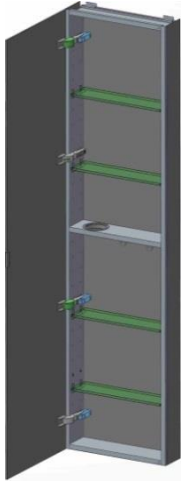

SIDLER® Tall

	(left-hand hinge)	(right-hand hinge)
Model#	1.804.014	1.804.024
Model	TL 1/15 1/4"-4"/L	TL 1/15 1/4"-4"/R

Including:

- Styling shelf incl. hairdryer holder and accessory hocks
- Silverlasting™, double sided mirror doors
- 5 Glass shelves
- Blum soft close hinges
- Mirrored interior
- Anodized aluminum body

Recessed
(Rough Opening 14 5/16" x 59 5/16")

Surface Mount

7626 Winston Street
Burnaby, BC V5A 2H4
CANADA

Phone: 604 415 2422
Toll Free: 888 415 2422
Fax: 604 415 2433

info@sidler-international.com
www.sidler-international.com