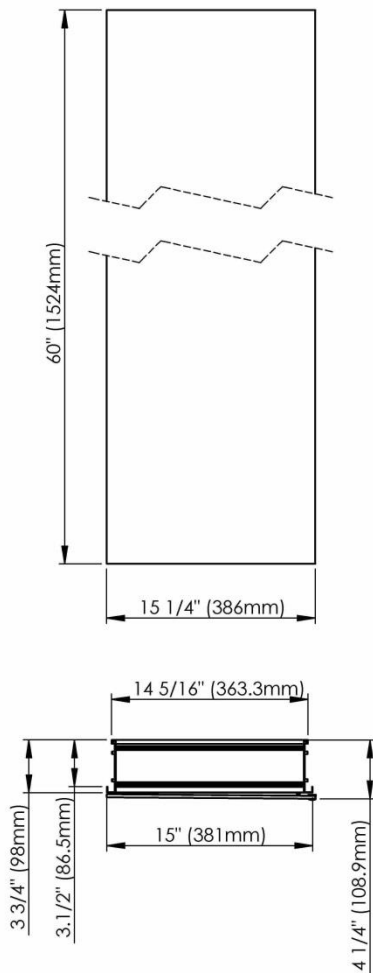

SIDLER® Tall

	(left-hand hinge)	(right-hand hinge)
Model#	1.804.014	1.804.024
Model	TL 1/15 1/4"-4"/L	TL 1/15 1/4"-4"/R

Including:

- Styling shelf incl. hairdryer holder and accessory hocks
- Silverlasting™, double sided mirror doors
- 5 Glass shelves
- Blum soft close hinges
- Mirrored interior
- Anodized aluminum body

Recessed
(Rough Opening 14 5/16" x 59 5/16")

Surface Mount

7626 Winston Street
Burnaby, BC V5A 2H4
CANADA

Phone: 604 415 2422
Toll Free: 888 415 2422
Fax: 604 415 2433

info@sidler-international.com
www.sidler-international.com