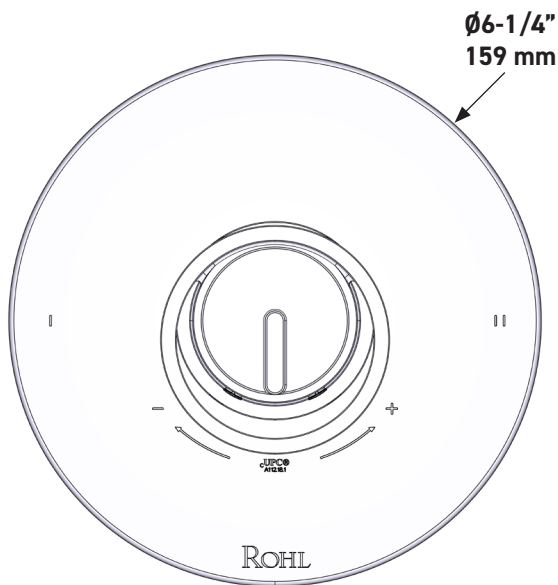

SPECIFICATIONS

DESCRIPTION

- Combines both thermostatic and pressure balance technologies
- Temperature and volume control with diverter
- 2 dedicated functions (CEC Compliant)
- 16 outer and inner handle finishes
- Outer handle finish and body finish are always the same
- Rough-in valve sold separately:
 - Order R23 rough-in valve
 - 3/4" extension kit available, order EXT23KIT34
 - 1-1/4" extension kit available, order EXT23KIT114

CARTRIDGE

- 0-915 (Included)

STANDARDS

- ASME A112.18.1

WARRANTY

- Most products or parts carry "Limited Warranties" against manufacturing defects. For US customers please visit houseofrohl.com/support and for Canadian customers please visit houseofrohl.ca/support for complete product and finish warranty.

Eclissi™ 1/2" Therm & Pressure Balance Trim with 2 Functions (No Share)

CORE MODEL: TEC44W1

For warranty or additional information, contact:

US Customers

U.S.A.
houseofrohl.com/support
 1-800-777-9762

Canadian Customers