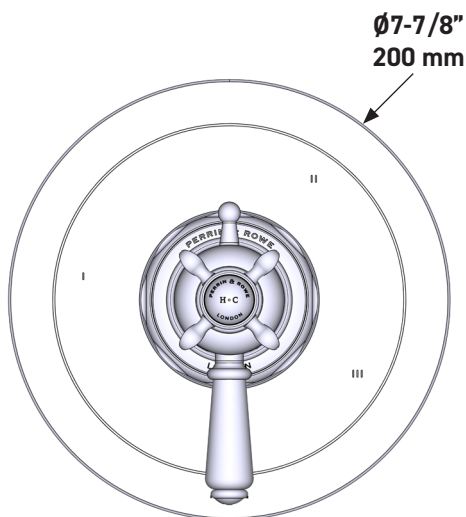

SPECIFICATIONS

DESCRIPTION

- Combines both thermostatic and pressure balance technologies
- “Set it and forget it” temperature control
- Temperature and volume control with diverter
- 3 dedicated functions and 2 shared functions
- Rough-in valve sold separately:
 - Order R45 therm & pressure balance rough-in valve
 - 3/4" R45 extension kit available, order EXT45KIT34
 - 1-1/4" R45 extension kit available, order EXT45KIT114

Edwardian™ 1/2” Therm & Pressure Balance Trim with 5 Functions (Shared)

CORE MODEL: U.TEW45W1

UPC®

For warranty or additional information, contact:

US Customers

U.S.A.
houseofrohl.com/support
1-800-777-9762