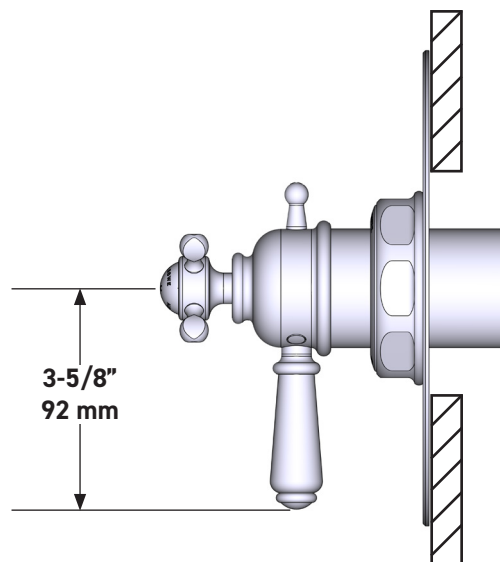

SPECIFICATIONS

DESCRIPTION

- Combines both thermostatic and pressure balance technologies
- “Set it and forget it” temperature control
- Temperature and volume control with diverter
- 3 dedicated functions and 2 shared functions
- Rough-in valve sold separately:
 - Order R45 therm & pressure balance rough-in valve
 - 3/4" R45 extension kit available, order EXT45KIT34
 - 1-1/4" R45 extension kit available, order EXT45KIT114

Edwardian™ 1/2” Therm & Pressure Balance Trim with 5 Functions (Shared)

CORE MODEL: U.TEW45W1

UPC®

For warranty or additional information, contact:

US Customers

U.S.A.
houseofrohl.com/support
1-800-777-9762