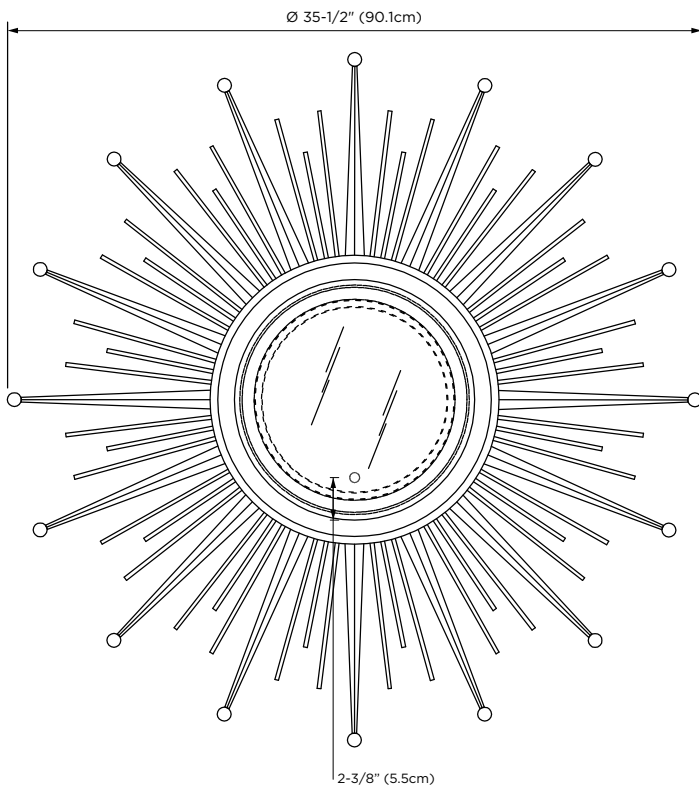

Model : 603536-FINISH

Features : Mid-Century Modern inspired starburst frame design
Plated steel frame construction
LED light rings radiate from behind mirror and from behind frame
Touch button on mirror to activate light
Hardwire only
4000K Color Temperature, 1500 Lumen, 17 Watts
UL Approved

Available Finishes: Polished Nickel (PN)
Polished Brass (PB)

Top

Front

Back