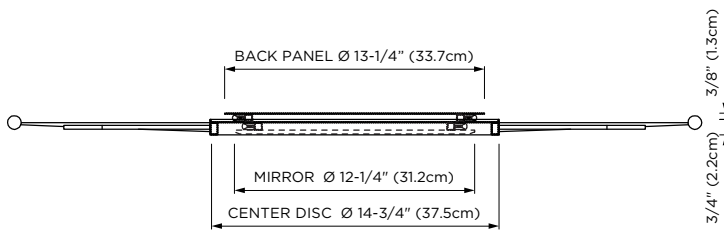

Model : 603536-FINISH

Features : Mid-Century Modern inspired starburst frame design
Plated steel frame construction
LED light rings radiate from behind mirror and from behind frame
Touch button on mirror to activate light
Hardwire only
4000K Color Temperature, 1500 Lumen, 17 Watts
UL Approved

Available Finishes: Polished Nickel (PN)
Polished Brass (PB)

Top