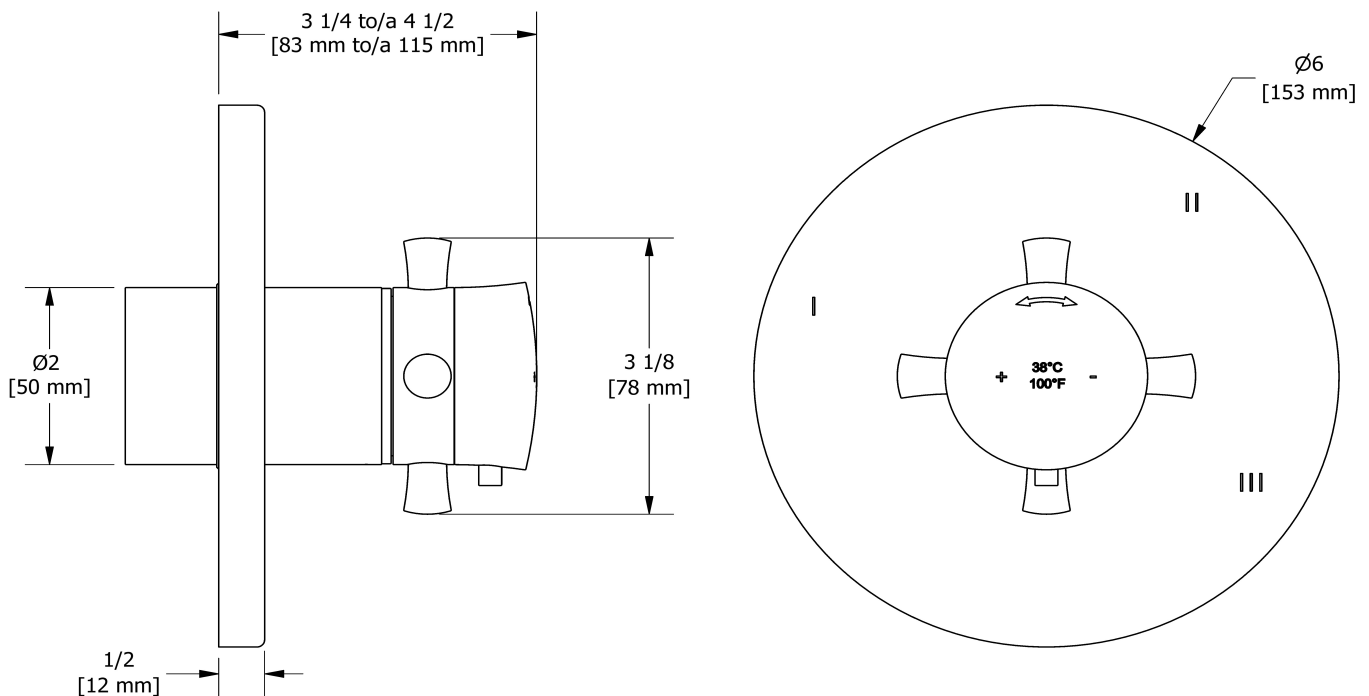

Certifications

- CSA B125.1
- ASME A112.18.1
- ASSE 1016
- CMR248 Approval

UPC®