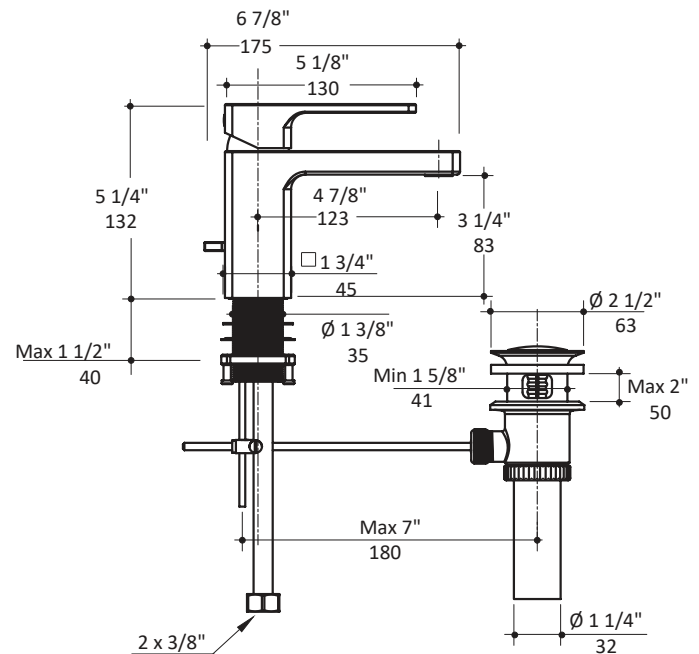

Specifications:

Installation:	deck mount 1-hole, single lever
Exterior Dimensions:	H: 5 1/4" SPOUT: 4 7/8"
Material:	solid brass construction
Water use:	1.2 GPM
Pop-up:	yes
Finishes:	CR - polished chrome PN - polished nickel NI - brushed nickel BG - brushed gold 44 - matte black
Cutout Size:	Ø 1 3/8"
Accessories included:	24" flexible hot/cold water supply lines, pop-up drain

Features:

- European sized drain
- ceramic disk cartridge
- complements the Eleganza Collection

Codes + Standards:

- Meets and exceeds applicable national codes and standards
- CAL-Green compliant

Recommended Items:

- Replacement parts:
 - R154 ceramic disc cartridge
 - 1810-AER replacement aerator
- European drain with overflow
 - 7100-16OF click-clack drain
 - 7100-13OF grid drain
 - 7100-12 pop-up drain

LACAVA reserves the right to revise any dimension or information on this sheet without notice. Dimensions are nominal and may vary within an industry accepted tolerance of 1/4". Drawings provided herein are meant to give the user an idea of the product and are not made to scale. Location of plumbing is meant for reference, your specific application may vary.