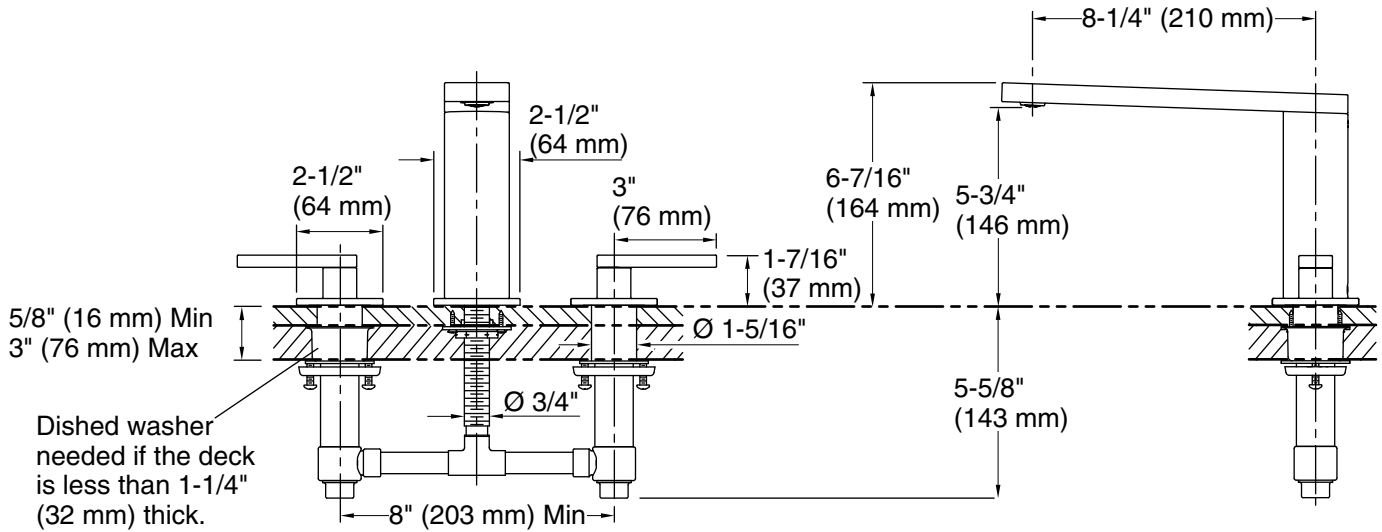

Finished Deck-Mount
Installation Only

Technical Information

All product dimensions are nominal.

Spout:

Spout reach: 8-1/4" (210 mm)

Notes

Install this product according to the installation guide.

ADA, OBC, CSA B651 compliant when installed to the specific requirements of these regulations.