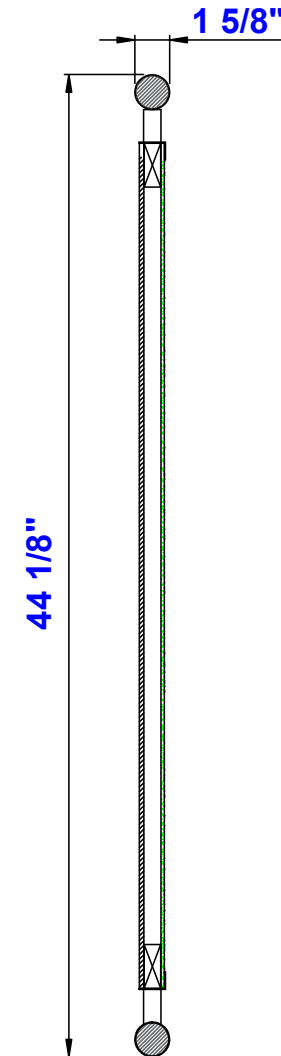

29 7/8"

Item Number :
994-M30-PG-LU

JAMES MARTIN

VANITIES™

South Beach 29 7/8" Mirror

Diagrams with Dimensions

Page 01 of 01

760mm

Item Number :
994-M30-PG-LU

JAMES MARTIN

VANITIES™

South Beach 760mm Mirror

Diagrams with Dimensions

Page 01 of 01