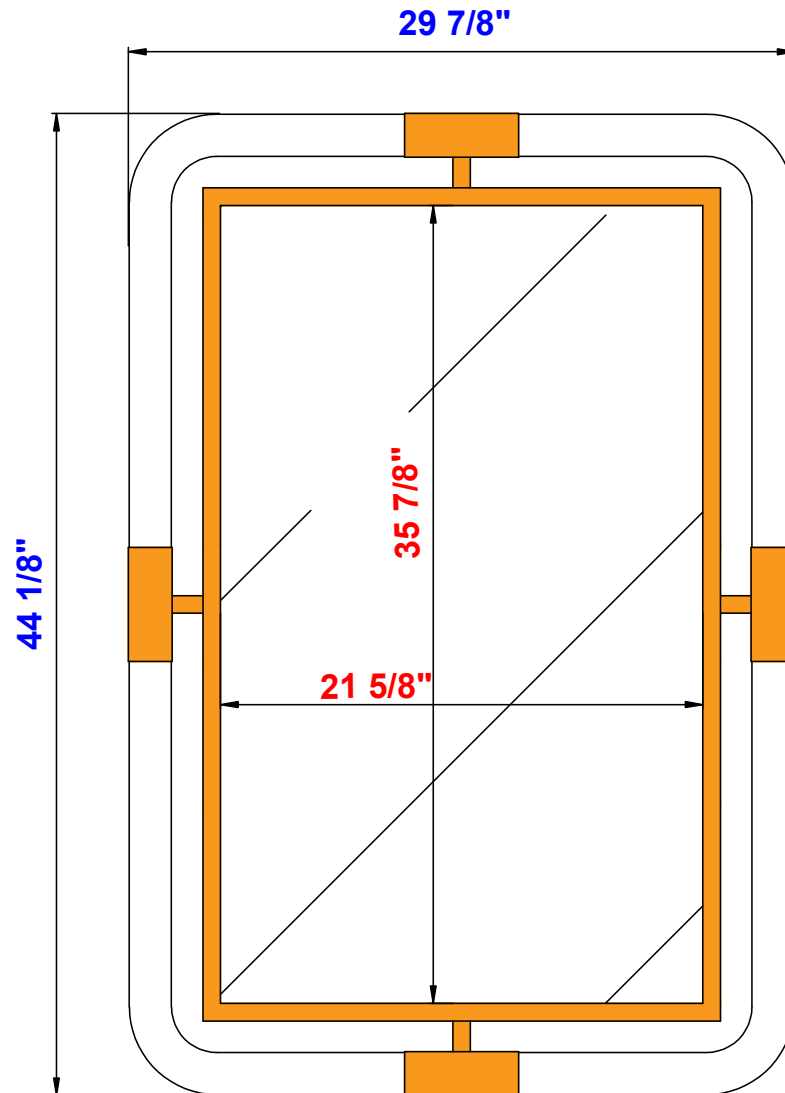

29 7/8"

Item Number :
994-M30-PG-LU

JAMES MARTIN

VANITIES™

South Beach 29 7/8" Mirror

Diagrams with Dimensions

Page 01 of 01

760mm

Item Number :
994-M30-PG-LU

JAMES MARTIN

VANITIES™

South Beach 760mm Mirror

Diagrams with Dimensions

Page 01 of 01