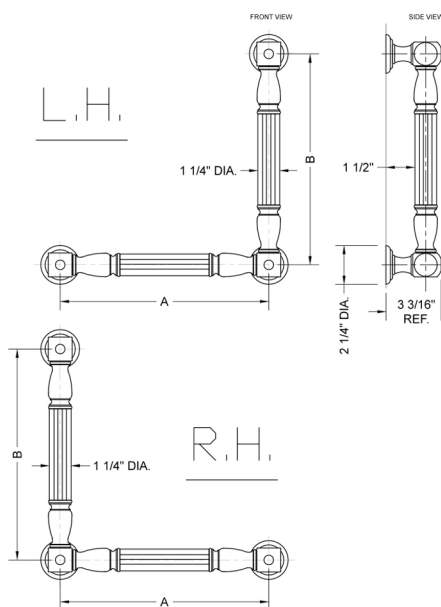

G21 24H x 32W 90° Right Hand Grab Bar

Model #: **G21-24H-32W-RH-**

FEATURES:

- ADA compliant when properly installed
- All brass construction, fully polished & plated
- All grab bars can be custom sized. Contact JACLO for pricing & availability
- Optional handshower sliders and toilet paper/wash cloth holders can be added only upon initial order
- Grab bars over 32" REQUIRE a middle post

SPECIFICATION DRAWING:

BRASS LUXURY GRAB BAR			
PART. #	DESCRIPTION	A H	B W
G21-12H-12W	CENTER TO CENTER	12"	12"
G21-12H-16W	CENTER TO CENTER	12"	16"
G21-12H-24W	CENTER TO CENTER	12"	24"
G21-12H-32W	CENTER TO CENTER	12"	32"
G21-16H-12W	CENTER TO CENTER	16"	12"
G21-16H-16W	CENTER TO CENTER	16"	16"
G21-16H-24W	CENTER TO CENTER	16"	24"
G21-16H-32W	CENTER TO CENTER	16"	32"
G21-24H-12W	CENTER TO CENTER	24"	12"
G21-24H-16W	CENTER TO CENTER	24"	16"
G21-24H-24W	CENTER TO CENTER	24"	24"
G21-24H-32W	CENTER TO CENTER	24"	32"
G21-32H-12W	CENTER TO CENTER	32"	12"
G21-32H-16W	CENTER TO CENTER	32"	16"
G21-32H-24W	CENTER TO CENTER	32"	24"
G21-32H-32W	CENTER TO CENTER	32"	32"