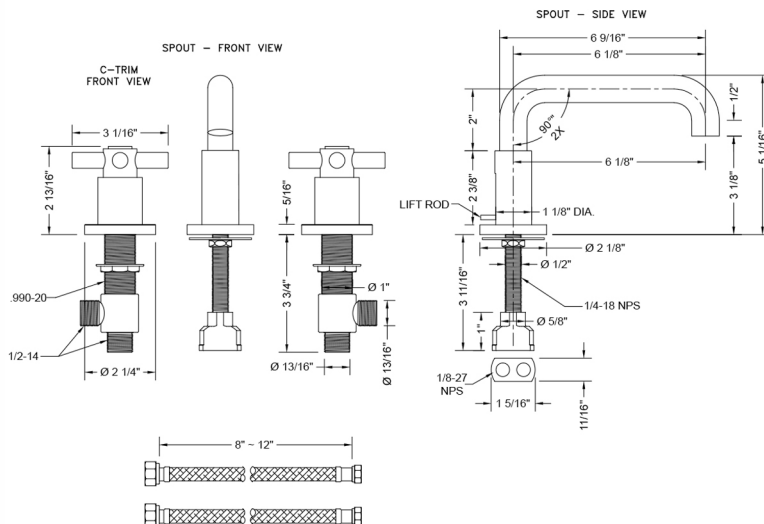

Downtown Contempo Faucet with Round Escutcheons & Contempo Cross Handles- 0.5 GPM

Model #: 8882-C-0.5-

FEATURES:

- All brass 8" - 12" widespread faucet includes brass pop-up drain with overflow
- 1/4 turn ceramic valves
- Low Profile Swivel Spout (For Stationary Spout option, contact JACLO)
- Available Flow Rates: 1.5, 1.2 & 0.5 GPM. Additional flow rate (aerator) options available. Contact JACLO.
- 5 3/4" spout reach
- Spout Hole Size: 1 1/2" - 1 7/8"
- Valve Hole Size: 1 1/8" - 1 5/8"

SPECIFICATION DRAWING:

AVAILABLE HANDLES:

COMPLIANCES: