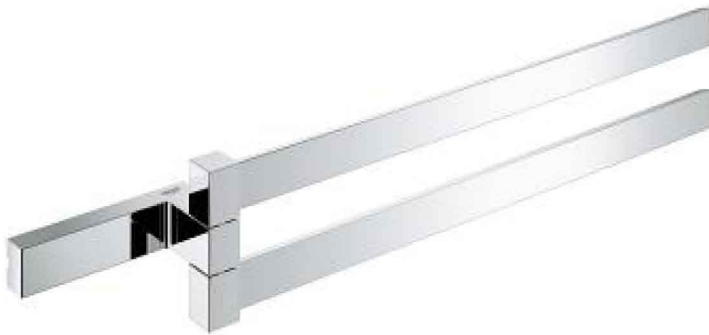

# SELECTION CUBE

## Double Towel Bar

MODEL # 40768000

*Pure Freude an Wasser*

GROHE America, Inc | 200 North Gary Avenue, Suite G, Roselle, IL 60172  
Phone: +1 (800) 444-7643 | Fax: +1 (800) 225-2778 | us-customerservice@grohe.com

### Standard Specification:

- Material: Metal
- Concealed fastening
- 2 Arms, pivotable
- 15 3/4" (400 mm)
- **GROHE StarLight** finish

### Color:

- 40768000 000 chrome