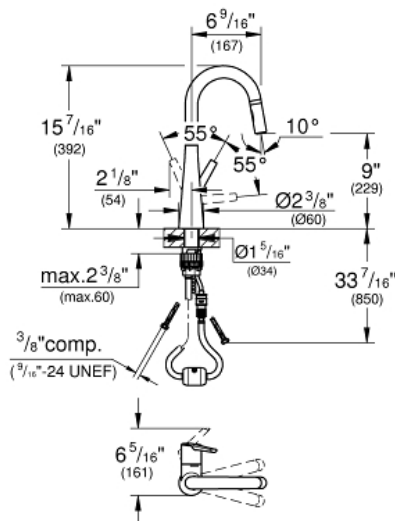

LADYLUX  
Single-Handle Kitchen Faucet  
MODEL # 32283DC3

Pure Freude  
an Wasser

**Product Description:**  
**LADYLUX**  
**Single-Handle Kitchen Faucet**

**Standard Specification:**

- For bar sinks
- Single hole installation
- **GROHE StarLight** finish
- **GROHE SilkMove** 1.4" (35 mm) ceramic cartridge
- GROHE Magnetic Docking guarantees easy retraction and smooth docking of the spray head back to the starting position
- Pull-out dual spray
- Diverter: laminar spray/SpeedClean shower jet
- Adjustable flow rate limiter
- Swivel Spout
- Check valve included to prevent backflow
- Stainless steel flex lines
- GROHE QuickFix Plus ultra fast and simple installation - no tools needed
- GROHE Zero isolated inner water ways - lead and nickel free
- 1.75 gpm