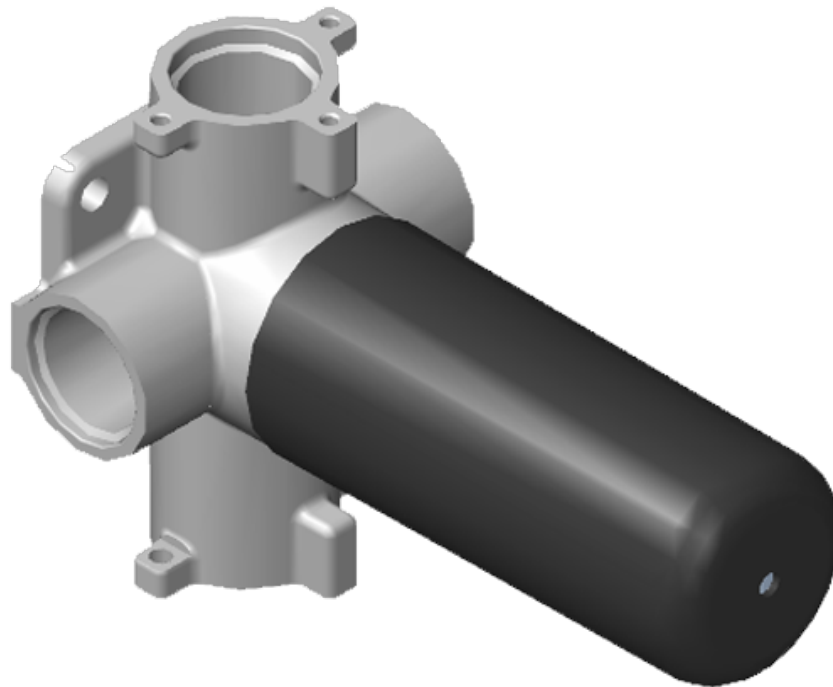

SHOWER
 8" Contemporary M.E. & M.E. 25
 Tub Spout
G-6165

Information

- Includes spout ring
- 1/2" NPT male thread inlet
- Tub spout flow rate ~ 13.9 gpm @60 psi
- Matches M.E & M.E. 25 Collections

Finishes

www.graff-faucets.com | phone: 800-954-4723

SHOWER
M-Series Round Thermostatic
Valve Trim Plate and Handle
G-8037-RH-T

Information

- Single metal handle
- Decorative trim plate
- Use with G-8006 thermostatic rough valve
- To complete package, you must order rough valve

Finishes

G-8037-RH-T

M-Series Round Thermostatic Valve Trim Plate and Handle

Product Features

- Single metal handle
- Decorative trim plate
- To complete package, you must order G-8006 thermostatic rough valve

SHOWER
 Three-Way Diverter Control Valve
 WITH Off Function (No Pass-
 Through)
G-8053

Information

- ~11.4 gpm @ 60 psi
- 3/4" universal inlets/outlets with female threads
- Operates one function at a time
- Stacking inlet feature
- Supplied with protective plastic cover
- CALGreen compliant depending on functions