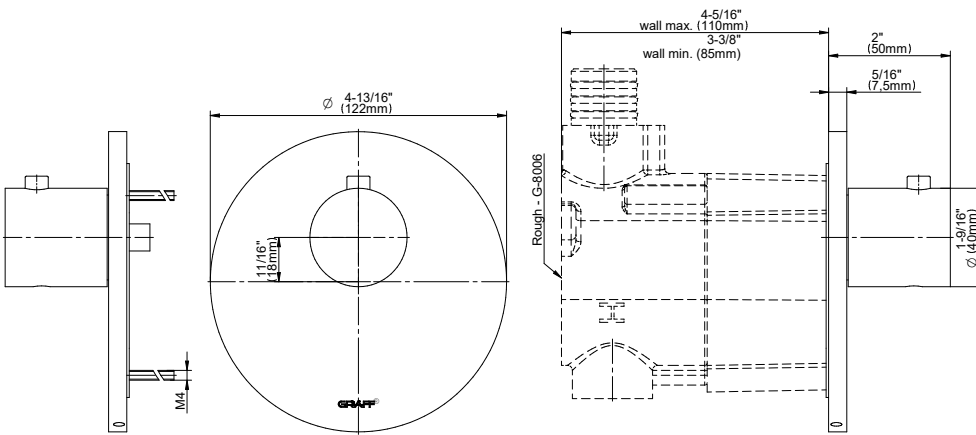

* Special order finish- call for availability

The measurements shown are for reference only. Products and specifications shown are subject to change without notice. Revised 10/2019

www.graff-designs.com | phone: 800-954-4723