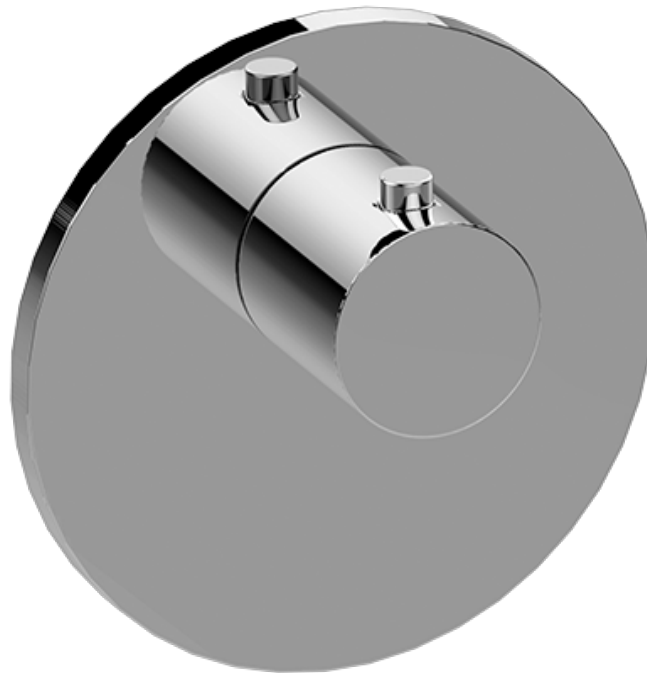

SHOWER
 8" Contemporary M.E. & M.E. 25
 Tub Spout
G-6165

Information

- Includes spout ring
- 1/2" NPT male thread inlet
- Tub spout flow rate ~ 13.9 gpm @60 psi
- Matches M.E & M.E. 25 Collections

Finishes

Finishes

G-8006

M-Series

3/4" Concealed Thermostatic Rough Valve

Product Features

- 12.9 gpm @ 60 psi
- 3/4" universal inlets
- Built-in service stops
- Stacking outlet feature
- Complete serviceability from front of all units
- Supplied with protective plastic cover
- CalGreen compliant dependent on functions

www.graff-faucets.com | phone: 800-954-4723

SHOWER
M-Series Round Thermostatic
Valve Trim Plate and Handle
G-8037-RH-T

Information

- Single metal handle
- Decorative trim plate
- Use with G-8006 thermostatic rough valve
- To complete package, you must order rough valve

Finishes

G-8037-RH-T

M-Series Round Thermostatic Valve Trim Plate and Handle

Product Features

- Single metal handle
- Decorative trim plate
- To complete package, you must order G-8006 thermostatic rough valve