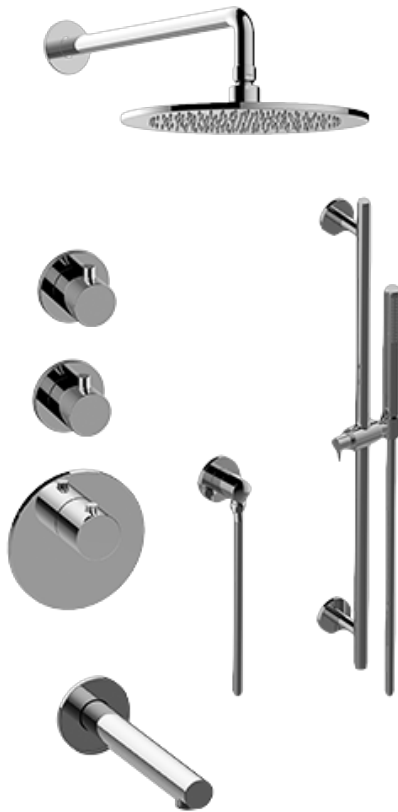

SHOWER
M.E. 25 M-Series Thermostatic
Shower System - Tub and Shower
with Handshower
GL3.J12ST-RH0

GRAFF®

Information

- 3/4" thermostatic valve and trim
- 3/4" stop/volume control valve and 3-way diverter valve and trims
- 8" showerhead with 12" wall-mounted shower arm
- Showerhead features no-clog, easy-clean spray nozzles
- Handshower set with wall-mounted slide bar and 59" hose (PVD finishes use 59" flex hose)
- 8" matching M.E. and M.E. 25 collection tub spout
- Optional extension kit
- Flow rates: showerhead \leq 1.8 max gpm, handshower \leq 1.5 max gpm
- CALGreen

SHOWER
 8" Contemporary M.E. & M.E. 25
 Tub Spout
G-6165

Information

- Includes spout ring
- 1/2" NPT male thread inlet
- Tub spout flow rate ~ 13.9 gpm @60 psi
- Matches M.E & M.E. 25 Collections

Finishes

G-6165

ME Series

SHOWER
Thermostatic Rough Valve
G-8006

Information

- 12.9 gpm @ 60 psi
- 3/4" universal inlets
- Built-in service stops
- Stacking outlet feature
- Complete serviceability from front of all units
- Supplied with protective plastic cover
- CalGreen compliant dependent on functions

www.graff-faucets.com | phone: 800-954-4723

SHOWER
M-Series Round Thermostatic
Valve Trim Plate and Handle
G-8037-RH-T

Information

- Single metal handle
- Decorative trim plate
- Use with G-8006 thermostatic rough valve
- To complete package, you must order rough valve