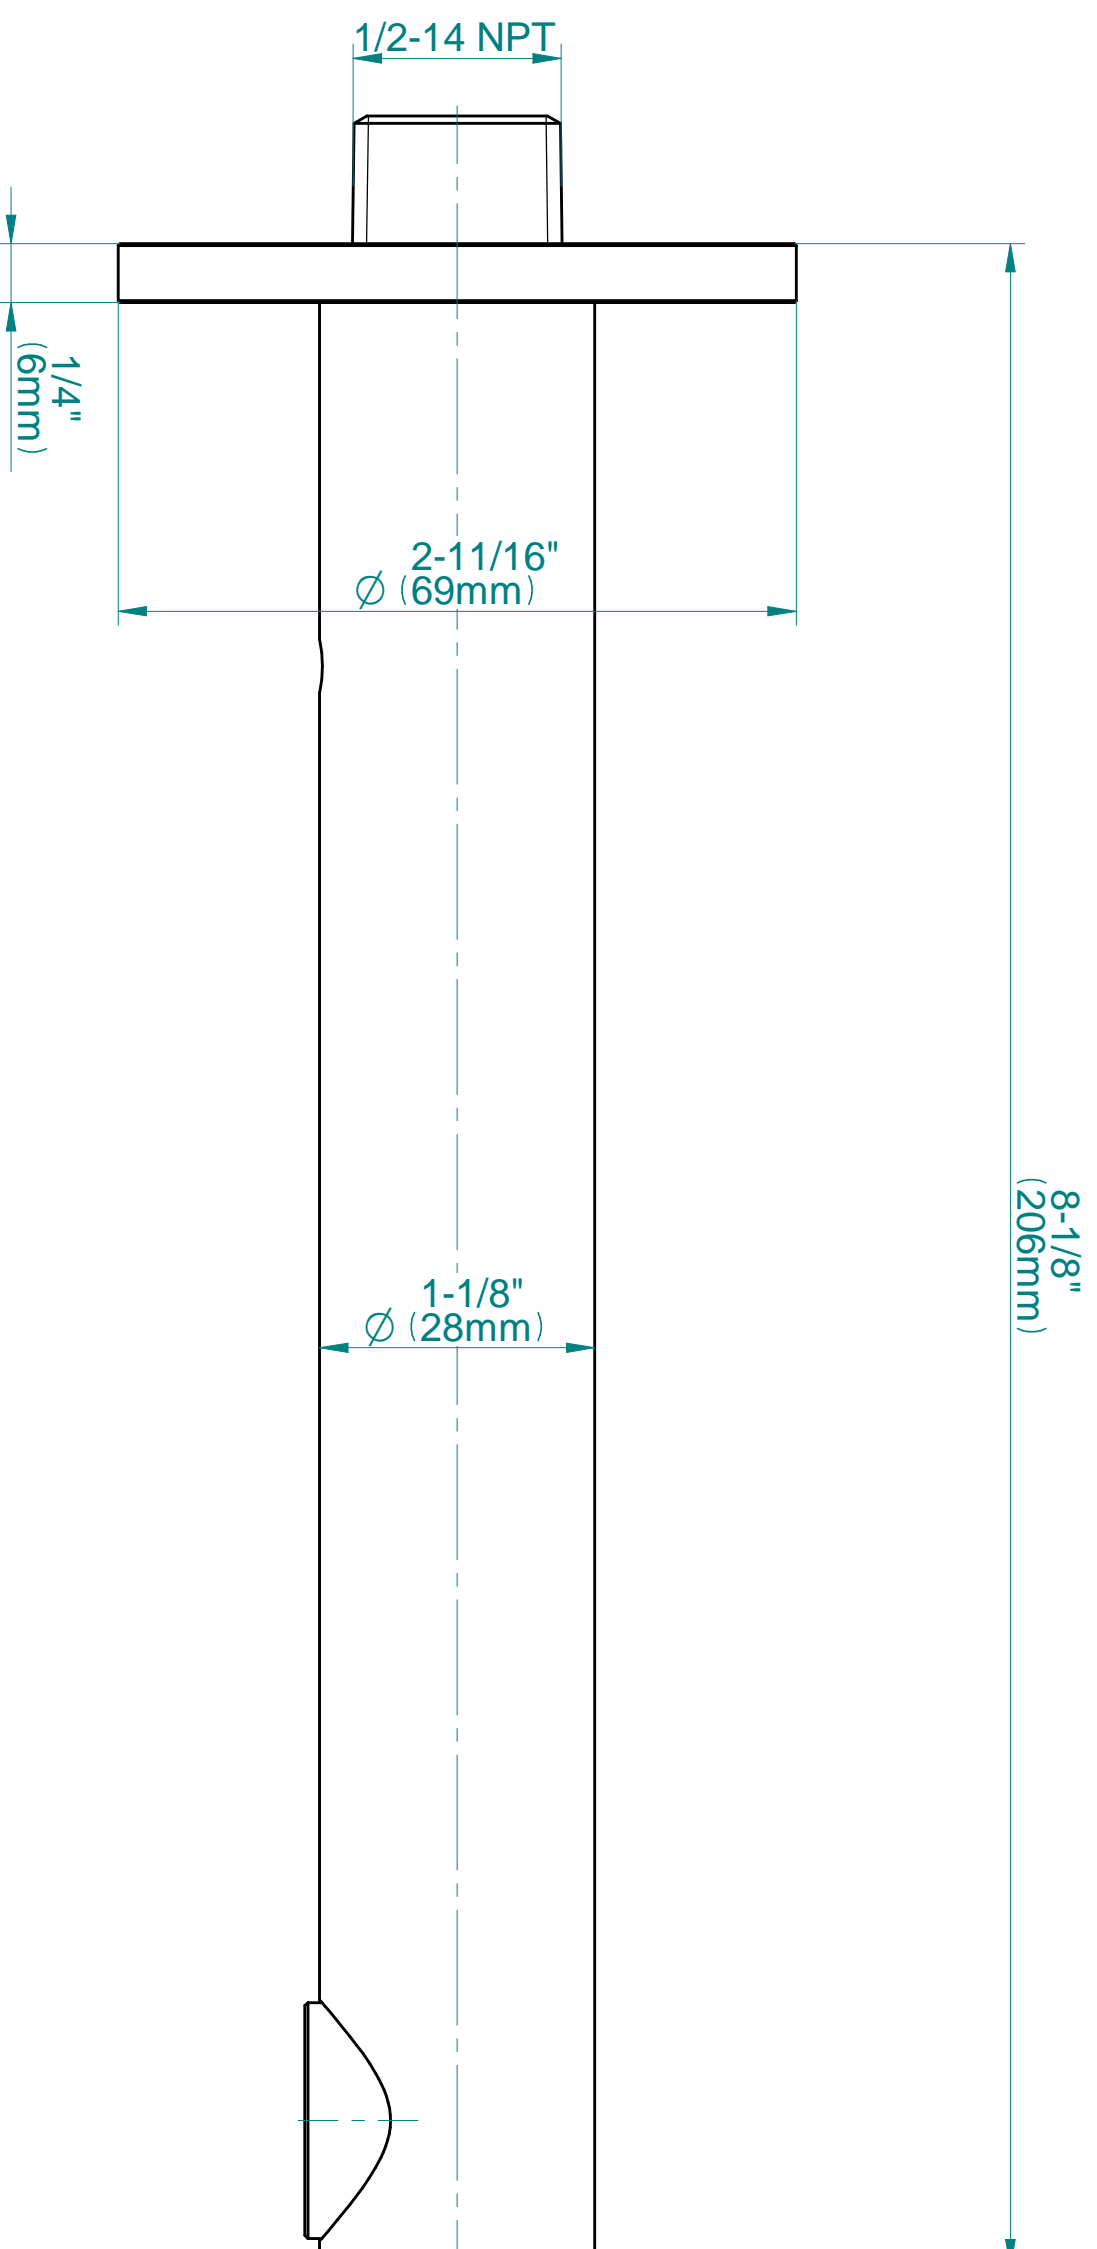

SHOWER
M.E. 25 M-Series Thermostatic
Shower System - Tub and Shower
with Handshower
GL3.J12ST-RH0

GRAFF®

Information

- 3/4" thermostatic valve and trim
- 3/4" stop/volume control valve and 3-way diverter valve and trims
- 8" showerhead with 12" wall-mounted shower arm
- Showerhead features no-clog, easy-clean spray nozzles
- Handshower set with wall-mounted slide bar and 59" hose (PVD finishes use 59" flex hose)
- 8" matching M.E. and M.E. 25 collection tub spout
- Optional extension kit
- Flow rates: showerhead \leq 1.8 max gpm, handshower \leq 1.5 max gpm
- CALGreen

SHOWER
 8" Contemporary M.E. & M.E. 25
 Tub Spout
G-6165

Information

- Includes spout ring
- 1/2" NPT male thread inlet
- Tub spout flow rate ~ 13.9 gpm @60 psi
- Matches M.E & M.E. 25 Collections

Finishes

G-6165

ME Series

SHOWER
Thermostatic Rough Valve
G-8006

Information

- 12.9 gpm @ 60 psi
- 3/4" universal inlets
- Built-in service stops
- Stacking outlet feature
- Complete serviceability from front of all units
- Supplied with protective plastic cover
- CalGreen compliant dependent on functions