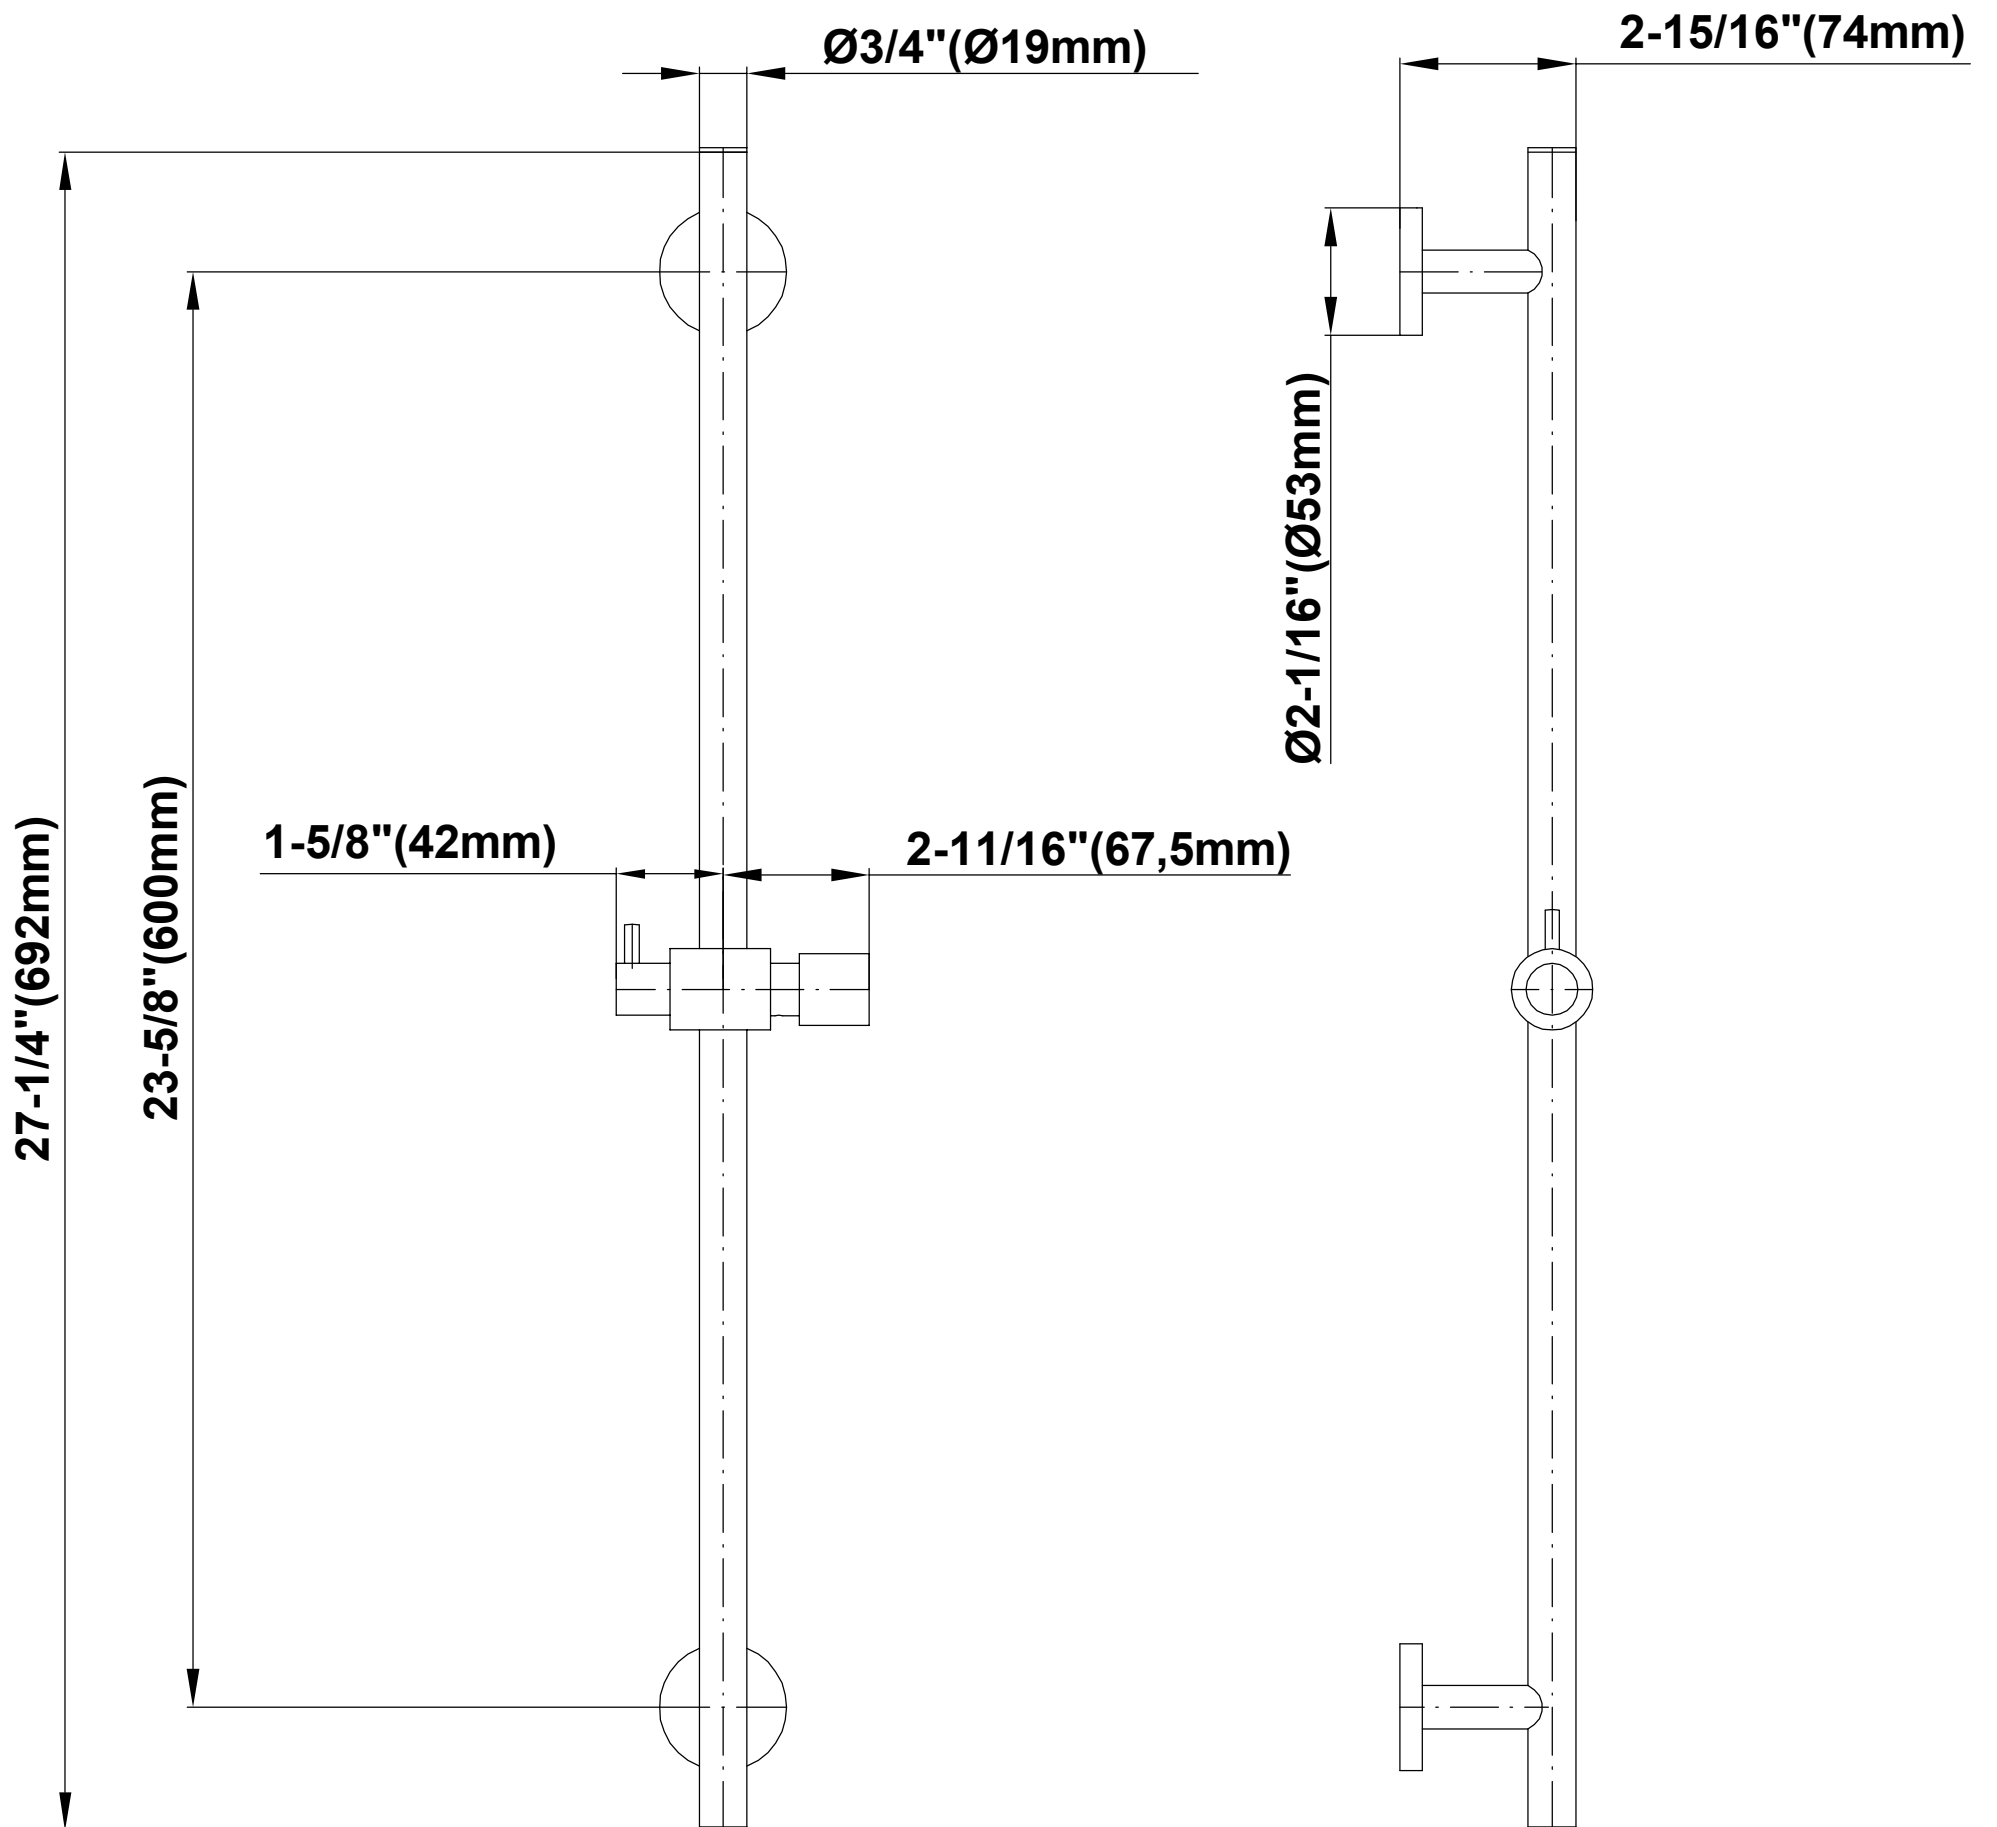

SHOWER
M.E. 25 M-Series Thermostatic
Shower System - Tub and Shower
with Handshower
GL3.J12ST-RH0

GRAFF®

Information

- 3/4" thermostatic valve and trim
- 3/4" stop/volume control valve and 3-way diverter valve and trims
- 8" showerhead with 12" wall-mounted shower arm
- Showerhead features no-clog, easy-clean spray nozzles
- Handshower set with wall-mounted slide bar and 59" hose (PVD finishes use 59" flex hose)
- 8" matching M.E. and M.E. 25 collection tub spout
- Optional extension kit
- Flow rates: showerhead \leq 1.8 max gpm, handshower \leq 1.5 max gpm
- CALGreen

SHOWER
 8" Contemporary M.E. & M.E. 25
 Tub Spout
G-6165

Information

- Includes spout ring
- 1/2" NPT male thread inlet
- Tub spout flow rate ~ 13.9 gpm @60 psi
- Matches M.E & M.E. 25 Collections

Finishes

SHOWER
 Contemporary Wall-Mounted Slide
 Bar
G-8641

GRAFF®

Information

- 27 1/4" tall wall-mounted slide bar
- Adjustable bracket fits all hoses with conical nut

Finishes

G - 864 1

SHOWER
 Contemporary Round Handshower
G-8714