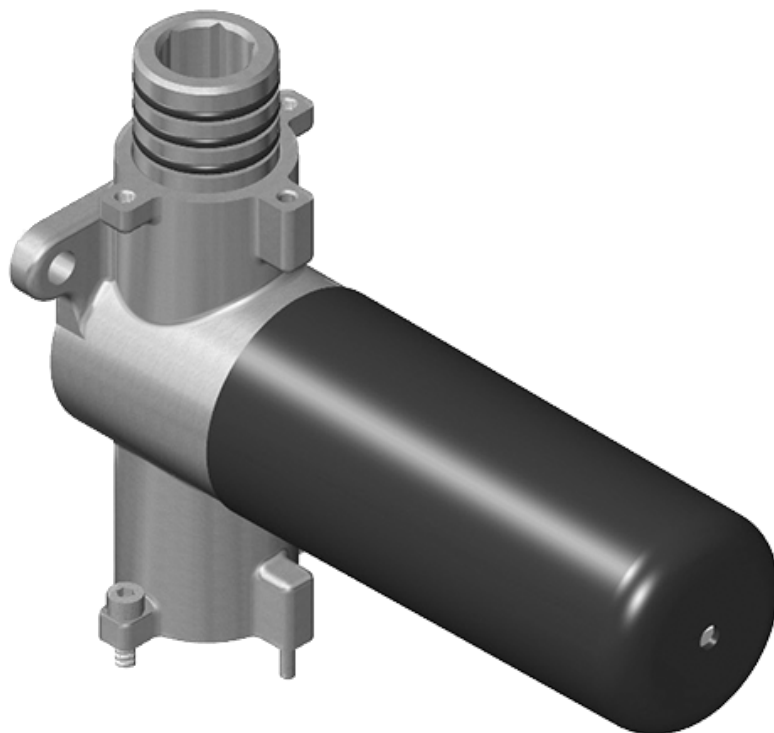

SHOWER
 8" Contemporary M.E. & M.E. 25
 Tub Spout
G-6165

Information

- Includes spout ring
- 1/2" NPT male thread inlet
- Tub spout flow rate ~ 13.9 gpm @60 psi
- Matches M.E & M.E. 25 Collections

Finishes

www.graff-faucets.com | phone: 800-954-4723

SHOWER
M-Series Round Three-Way
Diverter Valve Trim Plate and
Handle
G-8069-RH1-T

Information

- Single metal handle
- Decorative trim plate
- Use with G-8053 3-way diverter control rough valve WITH off function
- To complete package, you must order rough valve

Finishes

G-8069-RH1-T

3-way Diverter Valve - Trim - M-Series

SHOWER
 Stop/Volume Control Rough Valve
G-8077

Information

- 18.1 gpm @ 60 psi
- 3/4" universal inlets/outlets with female threads
- Stacking inlet and outlet feature
- Supplied with protective plastic cover
- CalGreen compliant dependent on functions

Finishes

G-8077

M-Series

Stop/Volume Control Rough Valve

Product Features

- 3/4" universal inlets/outlets with female threads
- 18.1 gpm @ 60 psi
- Stacking inlet and outlet feature
- Supplied with protective plastic cover
- CalGreen compliant dependent on functions