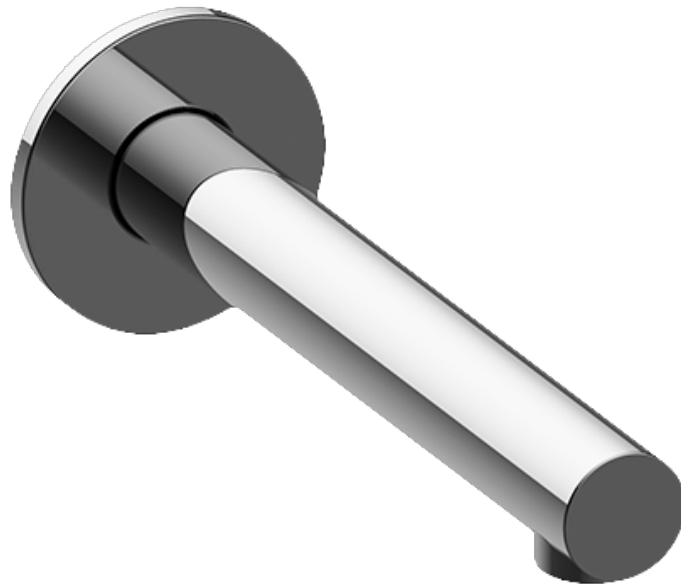

SHOWER
M.E. 25 M-Series Thermostatic
Shower System - Tub and Shower
with Handshower
GL3.J12ST-RH0

GRAFF®

Information

- 3/4" thermostatic valve and trim
- 3/4" stop/volume control valve and 3-way diverter valve and trims
- 8" showerhead with 12" wall-mounted shower arm
- Showerhead features no-clog, easy-clean spray nozzles
- Handshower set with wall-mounted slide bar and 59" hose (PVD finishes use 59" flex hose)
- 8" matching M.E. and M.E. 25 collection tub spout
- Optional extension kit
- Flow rates: showerhead \leq 1.8 max gpm, handshower \leq 1.5 max gpm
- CALGreen

SHOWER
 8" Contemporary M.E. & M.E. 25
 Tub Spout
G-6165

Information

- Includes spout ring
- 1/2" NPT male thread inlet
- Tub spout flow rate ~ 13.9 gpm @60 psi
- Matches M.E & M.E. 25 Collections

Finishes

G-6165

ME Series

SHOWER
Thermostatic Rough Valve
G-8006

Information

- 12.9 gpm @ 60 psi
- 3/4" universal inlets
- Built-in service stops
- Stacking outlet feature
- Complete serviceability from front of all units
- Supplied with protective plastic cover
- CalGreen compliant dependent on functions

Finishes

G-8006

M-Series

3/4" Concealed Thermostatic Rough Valve

Product Features

- 12.9 gpm @ 60 psi
- 3/4" universal inlets
- Built-in service stops
- Stacking outlet feature
- Complete serviceability from front of all units
- Supplied with protective plastic cover
- CalGreen compliant dependent on functions