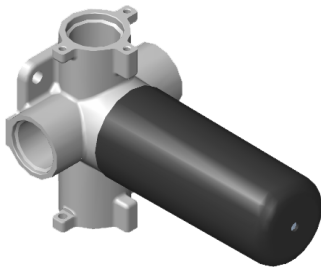

Finishes

G-8037-RH-T

M-Series Round Thermostatic Valve Trim Plate and Handle

Product Features

- Single metal handle
- Decorative trim plate
- To complete package, you must order G-8006 thermostatic rough valve

SHOWER
 Three-Way Diverter Control Valve
 WITH Off Function (No Pass-
 Through)
G-8053

Information

- ~11.4 gpm @ 60 psi
- 3/4" universal inlets/outlets with female threads
- Operates one function at a time
- Stacking inlet feature
- Supplied with protective plastic cover
- CALGreen compliant depending on functions

Finishes

Unfinished Architectural
Brushed Brass White

G-8053

M-Series

3-Way Diverter Control Valve WITH Off Function (No Pass-Through)

Product Features

- 3/4" universal inlets/outlets with female threads
- Stacking inlet feature
- Supplied with protective plastic cover
- CalGreen compliant dependent on functions

www.graff-faucets.com | phone: 800-954-4723

SHOWER
M-Series Round Three-Way
Diverter Valve Trim Plate and
Handle
G-8069-RH1-T

Information

- Single metal handle
- Decorative trim plate
- Use with G-8053 3-way diverter control rough valve WITH off function
- To complete package, you must order rough valve