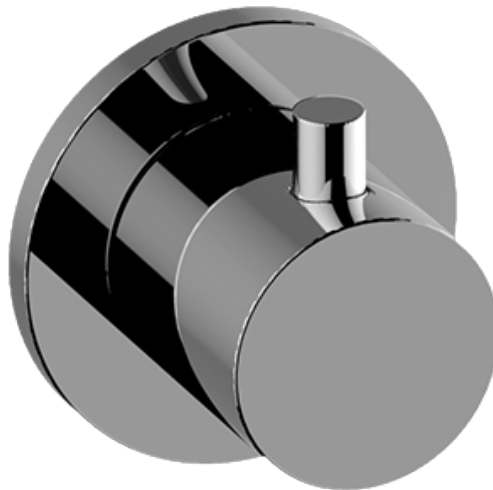

Finishes

G-8037-RH-T

M-Series Round Thermostatic Valve Trim Plate and Handle

Product Features

- Single metal handle
- Decorative trim plate
- To complete package, you must order G-8006 thermostatic rough valve

Finishes

Unfinished Architectural
Brushed Brass White

G-8053

M-Series

3-Way Diverter Control Valve WITH Off Function (No Pass-Through)

Product Features

- 3/4" universal inlets/outlets with female threads
- Stacking inlet feature
- Supplied with protective plastic cover
- CalGreen compliant dependent on functions

www.graff-faucets.com | phone: 800-954-4723

SHOWER
M-Series Round Three-Way
Diverter Valve Trim Plate and
Handle
G-8069-RH1-T

Information

- Single metal handle
- Decorative trim plate
- Use with G-8053 3-way diverter control rough valve WITH off function
- To complete package, you must order rough valve

Finishes

G-8069-RH1-T

3-way Diverter Valve - Trim - M-Series

SHOWER
 Stop/Volume Control Rough Valve
G-8077

Information

- 18.1 gpm @ 60 psi
- 3/4" universal inlets/outlets with female threads
- Stacking inlet and outlet feature
- Supplied with protective plastic cover
- CalGreen compliant dependent on functions