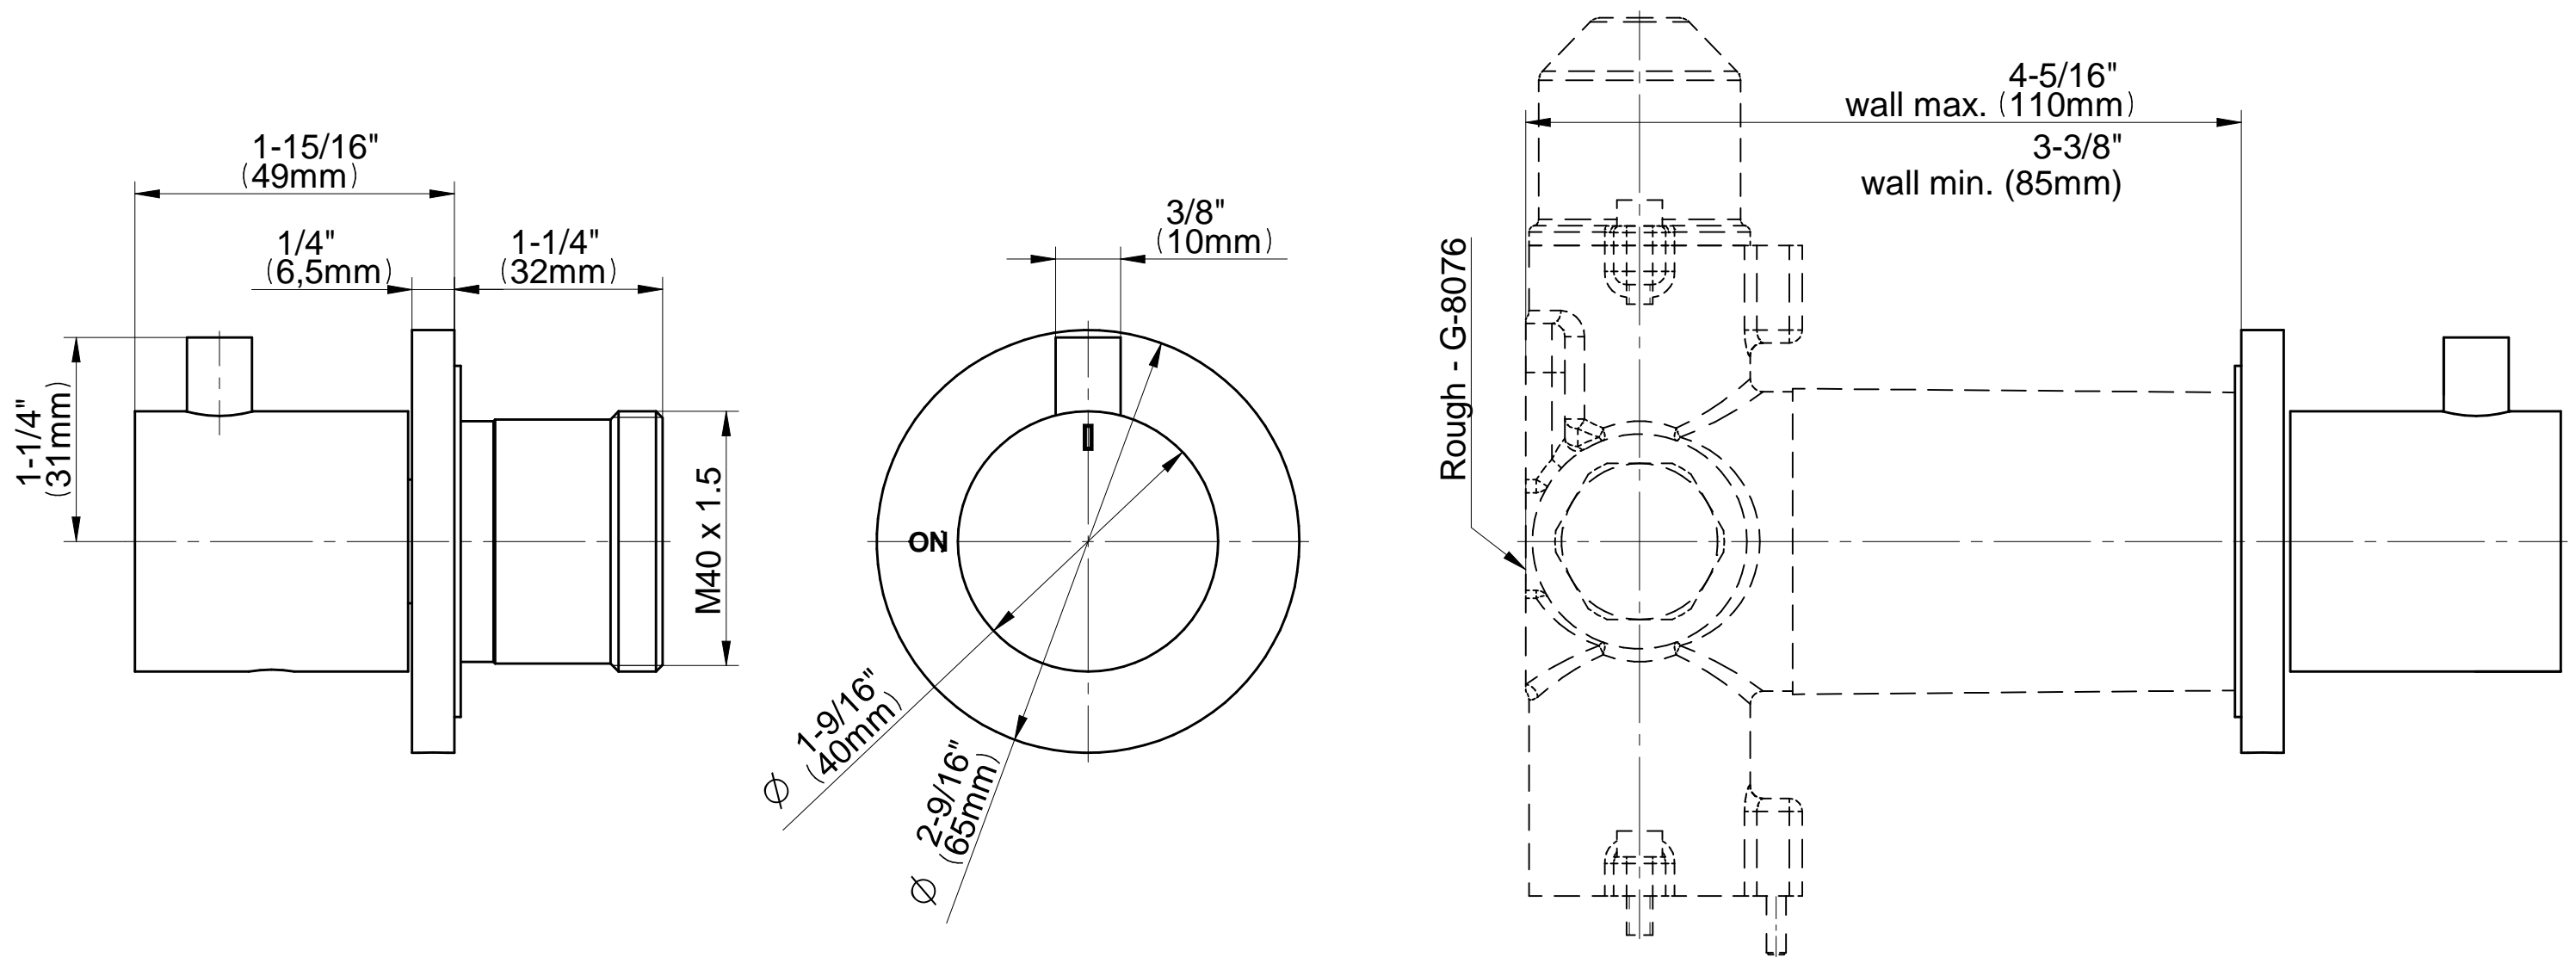

G-8097-RH1-T

Stop/Volume Control Valve - Trim - M-Series