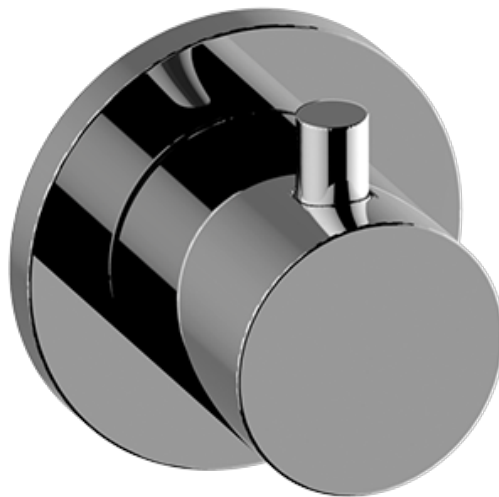

Finishes

G-8077

M-Series

Stop/Volume Control Rough Valve

Product Features

- 3/4" universal inlets/outlets with female threads
- 18.1 gpm @ 60 psi
- Stacking inlet and outlet feature
- Supplied with protective plastic cover
- CalGreen compliant dependent on functions

www.graff-faucets.com | phone: 800-954-4723

SHOWER
M-Series Round Stop/Volume
Control Trim Plate and Handle
G-8097-RH1-T

GRAFF®

Information

- Single metal handle
- Decorative trim plate
- Use with G-8076 Stop/Volume Control rough valve with Pass-Through or G-8077 Stop/Volume Control rough valve
- To complete package, you must order rough valve

Finishes

G-8097-RH1-T

Stop/Volume Control Valve - Trim - M-Series

SHOWER
8" Round Brass Showerhead
G-8449

GRAFF®

Information

- 1/4" thick
- 169 no-clog, easy-clean rubber spray nozzles
- Recommended use with ceiling shower arm
- Recommended for use at no more than 10 degrees tilt
- Showerhead flow rate ≤ 1.8 max gpm
- CALGreen