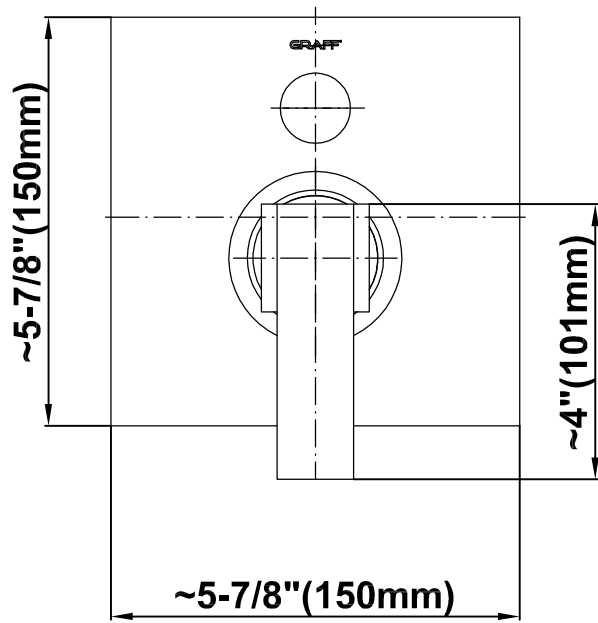

SHOWER
Pressure Balancing Shower
System - Shower with
Handshower
G-7295-LM38S

GRAFF®

Information

- 1/2" pressure balancing valve with diverter and trim
- 8" showerhead with 12" wall-mounted shower arm
- Showerhead features no-clog, easy-clean spray nozzles
- Handshower set with wall bracket and 59" hose (PVD finishes use 59" flex hose)
- Optional extension kit
- Flow rates: showerhead ≤ 1.8 max gpm, handshower ≤ 1.5 max gpm
- ADA
- CALGreen

G-7295-LM38S

SHOWER
Concealed Pressure Balancing
Valve Rough w/Diverter
G-7055

GRAFF[®]

Information

- Anti-scald protection
- 1/2" universal inlets/outlets with male threads
- Built-in service stops
- Push-button diverter
- For use with tub & shower configuration
- Supplied with protective plastic guard