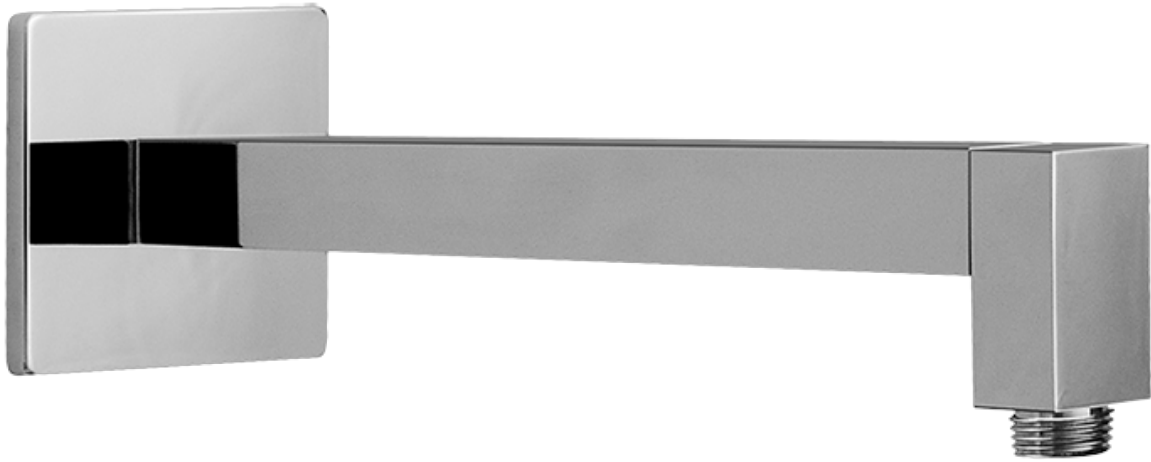

G-7295-LM38S

SHOWER
Concealed Pressure Balancing
Valve Rough w/Diverter
G-7055

GRAFF[®]

Information

- Anti-scald protection
- 1/2" universal inlets/outlets with male threads
- Built-in service stops
- Push-button diverter
- For use with tub & shower configuration
- Supplied with protective plastic guard

Polished
Nickel

Steelnox®
(Satin Nickel)

Architectural
White

G-7055

1/2" Rough Valve w/Diverter

Product Features

- Anti-scald protection
- 1/2" universal inlets/outlets with male threads
- Built-in service stops
- Push-button diverter
- For use with tub & shower configuration
- Supplied with protective plastic guard

www.graff-faucets.com | phone: 800-954-4723

SHOWER
Qubic SOLID Trim Plate w/Handle
G-7090-LM38S-T

GRAFF[®]

Information

- Single metal lever handle
- Decorative trim plate
- Includes push-button diverter
- Use with G-7055 pressure balancing rough valve for shower and tub configurations
- To complete package, you must order rough valve
- ADA

GRAFF®

Information

- Includes arm and square flange
- 1/2" NPT male thread inlet
- For use with all showerheads (especially G-8438)

Finishes

24K Gold

24K Brushed
Gold

Architectural
Black™

Brushed
Nickel