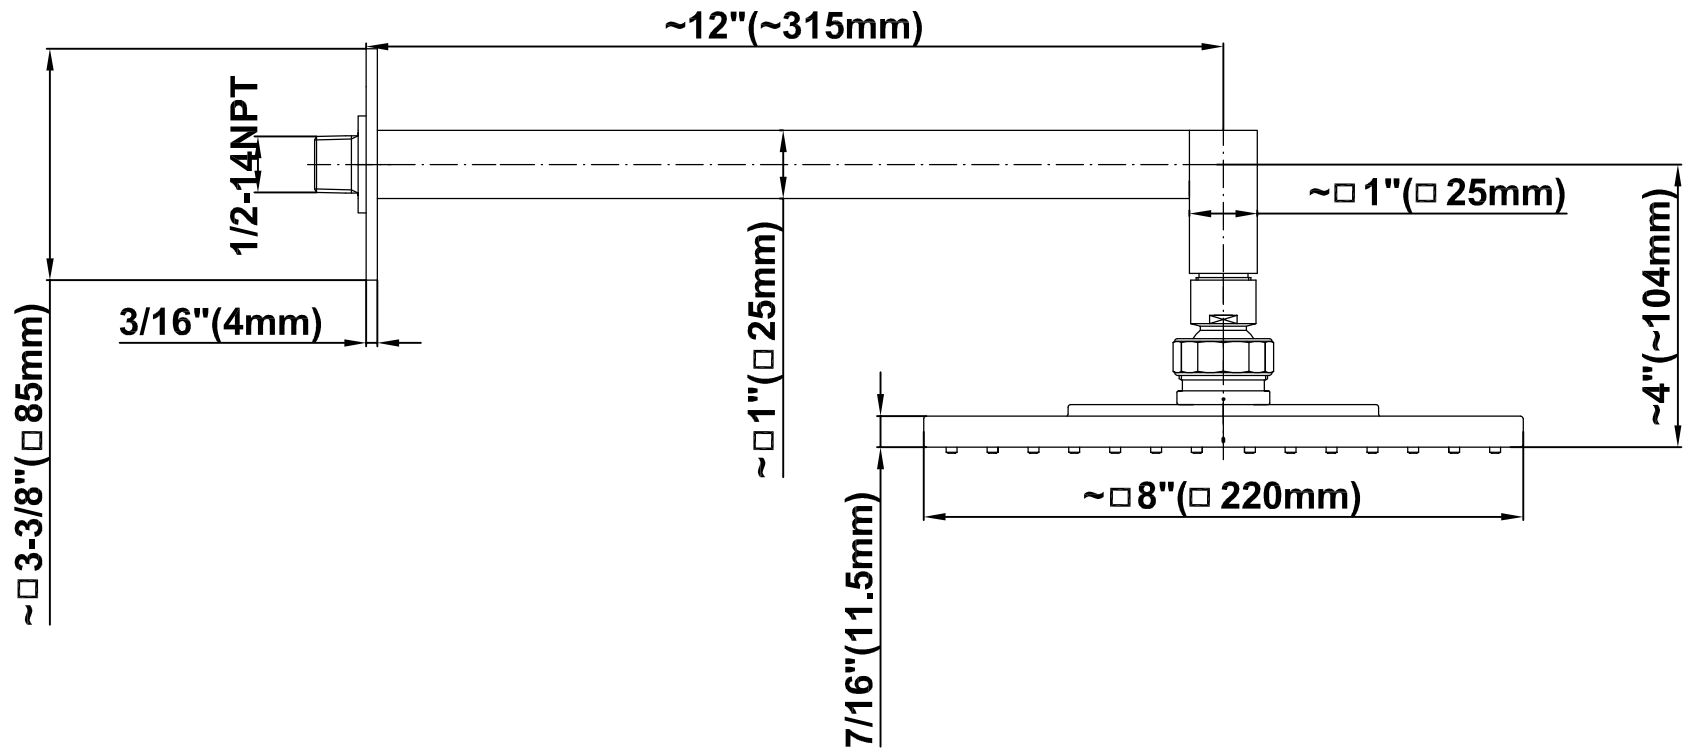

SHOWER
Pressure Balancing Shower
System - Shower with
Handshower
G-7295-LM38S

GRAFF®

Information

- 1/2" pressure balancing valve with diverter and trim
- 8" showerhead with 12" wall-mounted shower arm
- Showerhead features no-clog, easy-clean spray nozzles
- Handshower set with wall bracket and 59" hose (PVD finishes use 59" flex hose)
- Optional extension kit
- Flow rates: showerhead ≤ 1.8 max gpm, handshower ≤ 1.5 max gpm
- ADA
- CALGreen

G-7295-LM38S

SHOWER
Concealed Pressure Balancing
Valve Rough w/Diverter
G-7055

GRAFF[®]

Information

- Anti-scald protection
- 1/2" universal inlets/outlets with male threads
- Built-in service stops
- Push-button diverter
- For use with tub & shower configuration
- Supplied with protective plastic guard