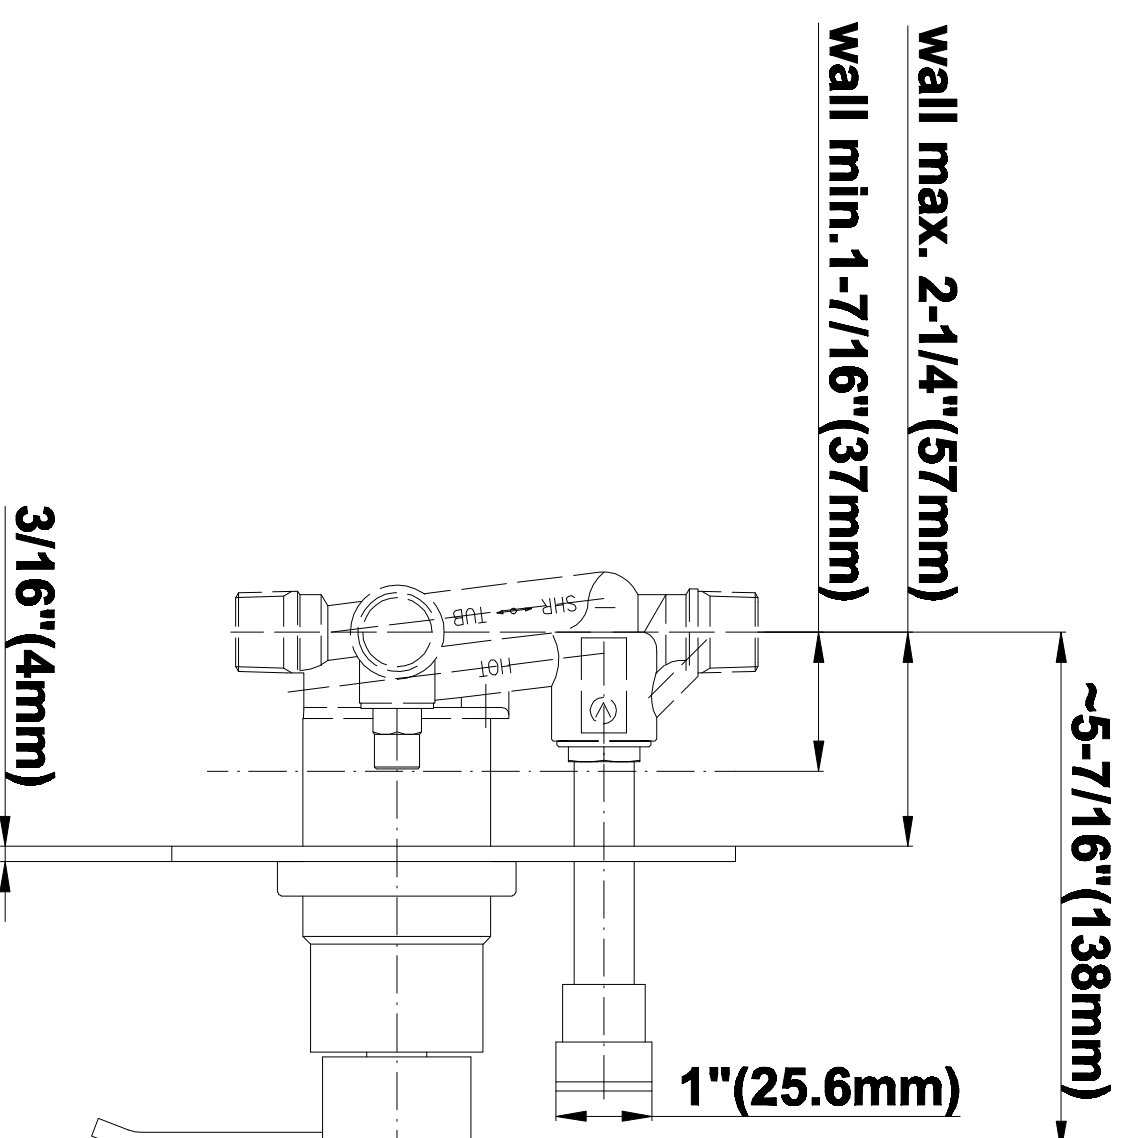

SHOWER
Pressure Balancing Shower
System - Shower with
Handshower
G-7295-LM38S

GRAFF®

Information

- 1/2" pressure balancing valve with diverter and trim
- 8" showerhead with 12" wall-mounted shower arm
- Showerhead features no-clog, easy-clean spray nozzles
- Handshower set with wall bracket and 59" hose (PVD finishes use 59" flex hose)
- Optional extension kit
- Flow rates: showerhead ≤ 1.8 max gpm, handshower ≤ 1.5 max gpm
- ADA
- CALGreen

www.graff-faucets.com | phone: 800-954-4723

SHOWER
Qubic SOLID Trim Plate w/Handle
G-7090-LM38S-T

GRAFF[®]

Information

- Single metal lever handle
- Decorative trim plate
- Includes push-button diverter
- Use with G-7055 pressure balancing rough valve for shower and tub configurations
- To complete package, you must order rough valve
- ADA

Finishes

G-7090

SHOWER
8" Square Brass Showerhead
G-8438

GRAFF®

Information

- 1/4" thick
- 144 no-clog, easy-clean rubber spray nozzles
- Recommended use with ceiling shower arm
- Recommended for use at no more than 10 degrees tilt
- Showerhead flow rate ≤ 1.8 max gpm
- CALGreen