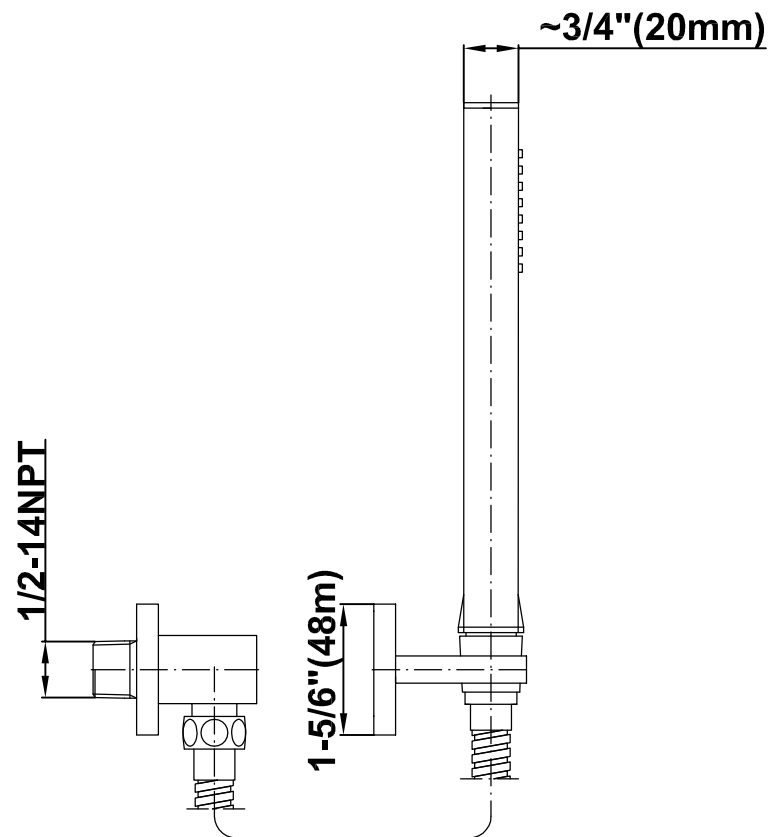

SHOWER
Pressure Balancing Shower
System - Shower with
Handshower
G-7295-LM38S

GRAFF®

Information

- 1/2" pressure balancing valve with diverter and trim
- 8" showerhead with 12" wall-mounted shower arm
- Showerhead features no-clog, easy-clean spray nozzles
- Handshower set with wall bracket and 59" hose (PVD finishes use 59" flex hose)
- Optional extension kit
- Flow rates: showerhead ≤ 1.8 max gpm, handshower ≤ 1.5 max gpm
- ADA
- CALGreen

G-7295-LM38S

SHOWER
Concealed Pressure Balancing
Valve Rough w/Diverter
G-7055

GRAFF[®]

Information

- Anti-scald protection
- 1/2" universal inlets/outlets with male threads
- Built-in service stops
- Push-button diverter
- For use with tub & shower configuration
- Supplied with protective plastic guard

Finishes

G-7090

SHOWER
8" Square Brass Showerhead
G-8438

GRAFF®

Information

- 1/4" thick
- 144 no-clog, easy-clean rubber spray nozzles
- Recommended use with ceiling shower arm
- Recommended for use at no more than 10 degrees tilt
- Showerhead flow rate ≤ 1.8 max gpm
- CALGreen