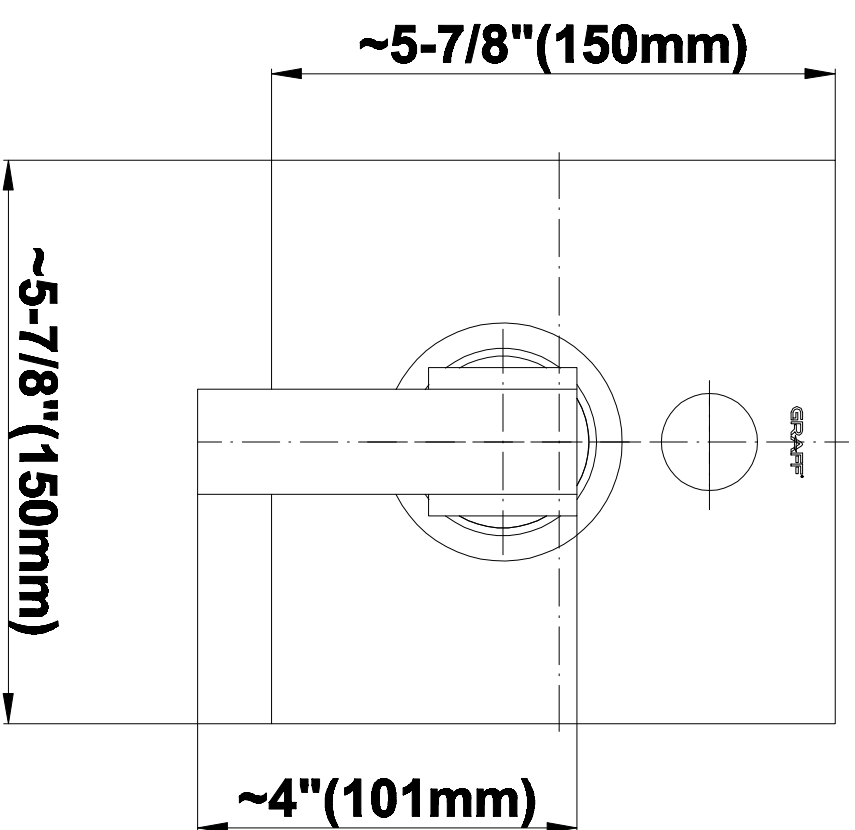

SHOWER
Pressure Balancing Shower
System - Shower with
Handshower
G-7295-LM38S

GRAFF®

Information

- 1/2" pressure balancing valve with diverter and trim
- 8" showerhead with 12" wall-mounted shower arm
- Showerhead features no-clog, easy-clean spray nozzles
- Handshower set with wall bracket and 59" hose (PVD finishes use 59" flex hose)
- Optional extension kit
- Flow rates: showerhead ≤ 1.8 max gpm, handshower ≤ 1.5 max gpm
- ADA
- CALGreen

www.graff-faucets.com | phone: 800-954-4723

SHOWER
Qubic SOLID Trim Plate w/Handle
G-7090-LM38S-T

GRAFF[®]

Information

- Single metal lever handle
- Decorative trim plate
- Includes push-button diverter
- Use with G-7055 pressure balancing rough valve for shower and tub configurations
- To complete package, you must order rough valve
- ADA

Finishes

G-7090

SHOWER
8" Square Brass Showerhead
G-8438

GRAFF®

Information

- 1/4" thick
- 144 no-clog, easy-clean rubber spray nozzles
- Recommended use with ceiling shower arm
- Recommended for use at no more than 10 degrees tilt
- Showerhead flow rate ≤ 1.8 max gpm
- CALGreen