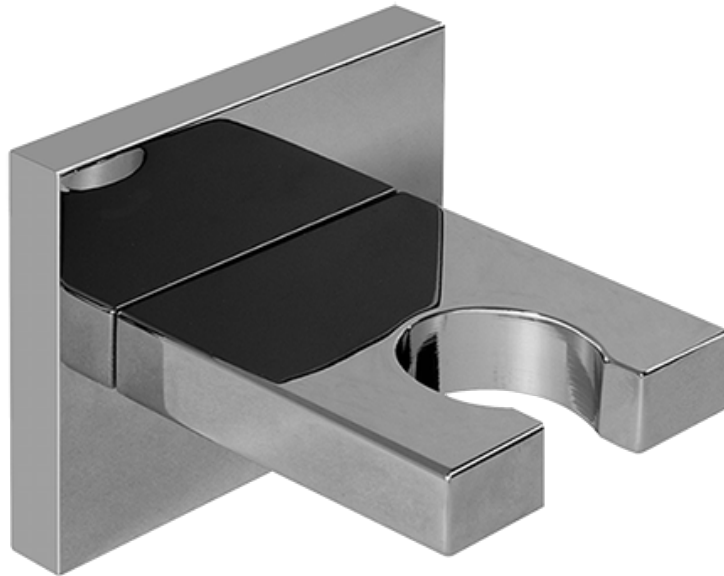

Polished
Nickel

Steelnox®
(Satin Nickel)

Architectural
White

G-7055

1/2" Rough Valve w/Diverter

Product Features

- Anti-scald protection
- 1/2" universal inlets/outlets with male threads
- Built-in service stops
- Push-button diverter
- For use with tub & shower configuration
- Supplied with protective plastic guard

GRAFF®

Information

- Includes arm and square flange
- 1/2" NPT male thread inlet
- For use with all showerheads (especially G-8438)

Finishes

24K Gold

24K Brushed
Gold

Architectural
Black™

Brushed
Nickel

Matte Black

Olive Bronze

Polished
Chrome

Polished
Nickel

Steelnox®
(Satin Nickel)

Architectural
White

Product Features

- Brass spiral flexible hose with conical nut

* Special order finish- call for availability

SHOWER
Contemporary Square Wall
Bracket for Handshower
G-8632

GRAFF®

Information

- Solid brass construction

Finishes

24K Gold

24K Brushed
Gold