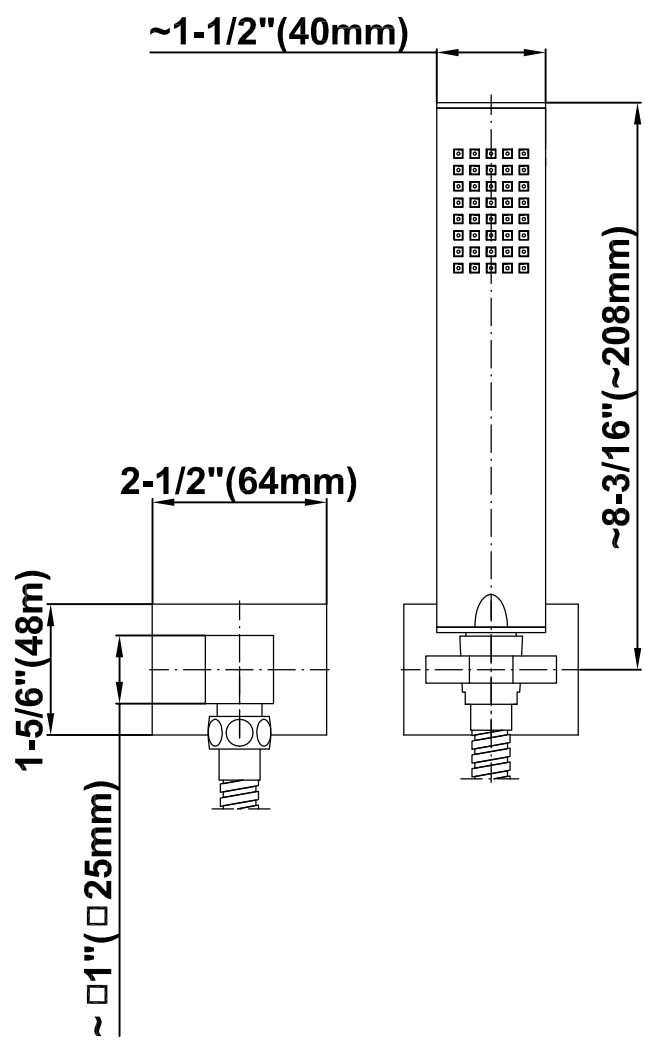

SHOWER
Pressure Balancing Shower
System - Shower with
Handshower
G-7295-LM38S

GRAFF®

Information

- 1/2" pressure balancing valve with diverter and trim
- 8" showerhead with 12" wall-mounted shower arm
- Showerhead features no-clog, easy-clean spray nozzles
- Handshower set with wall bracket and 59" hose (PVD finishes use 59" flex hose)
- Optional extension kit
- Flow rates: showerhead ≤ 1.8 max gpm, handshower ≤ 1.5 max gpm
- ADA
- CALGreen

G-7295-LM38S

SHOWER
Concealed Pressure Balancing
Valve Rough w/Diverter
G-7055

GRAFF[®]

Information

- Anti-scald protection
- 1/2" universal inlets/outlets with male threads
- Built-in service stops
- Push-button diverter
- For use with tub & shower configuration
- Supplied with protective plastic guard

Finishes

G-7090

SHOWER
8" Square Brass Showerhead
G-8438

GRAFF®

Information

- 1/4" thick
- 144 no-clog, easy-clean rubber spray nozzles
- Recommended use with ceiling shower arm
- Recommended for use at no more than 10 degrees tilt
- Showerhead flow rate ≤ 1.8 max gpm
- CALGreen