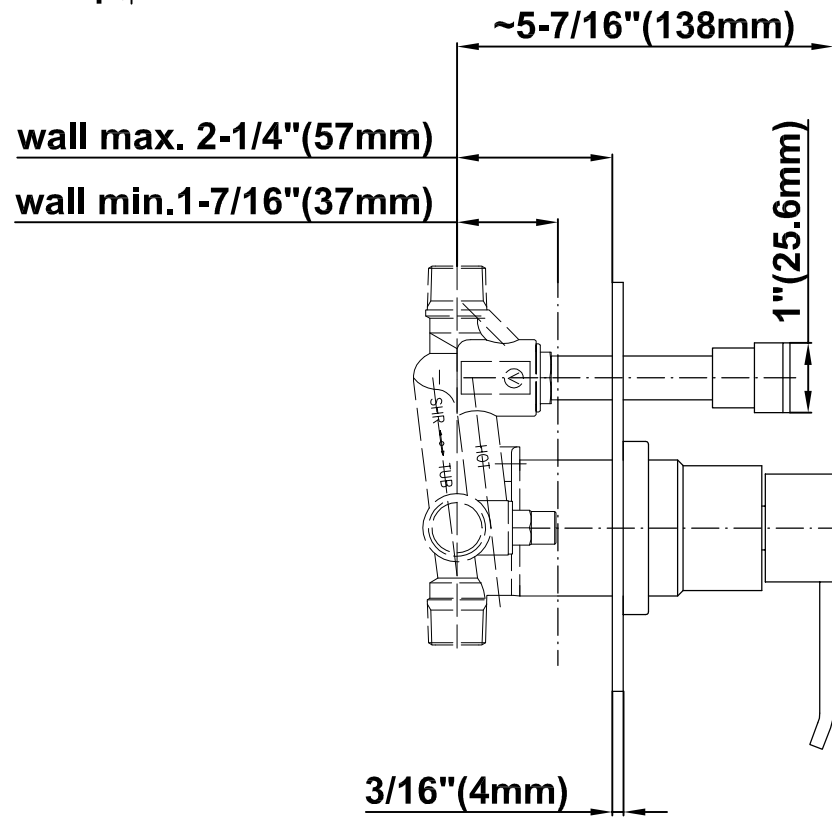

SHOWER
Pressure Balancing Shower
System - Shower with
Handshower
G-7295-LM38S

GRAFF®

Information

- 1/2" pressure balancing valve with diverter and trim
- 8" showerhead with 12" wall-mounted shower arm
- Showerhead features no-clog, easy-clean spray nozzles
- Handshower set with wall bracket and 59" hose (PVD finishes use 59" flex hose)
- Optional extension kit
- Flow rates: showerhead ≤ 1.8 max gpm, handshower ≤ 1.5 max gpm
- ADA
- CALGreen

G-7295-LM38S

SHOWER
Concealed Pressure Balancing
Valve Rough w/Diverter
G-7055

GRAFF[®]

Information

- Anti-scald protection
- 1/2" universal inlets/outlets with male threads
- Built-in service stops
- Push-button diverter
- For use with tub & shower configuration
- Supplied with protective plastic guard