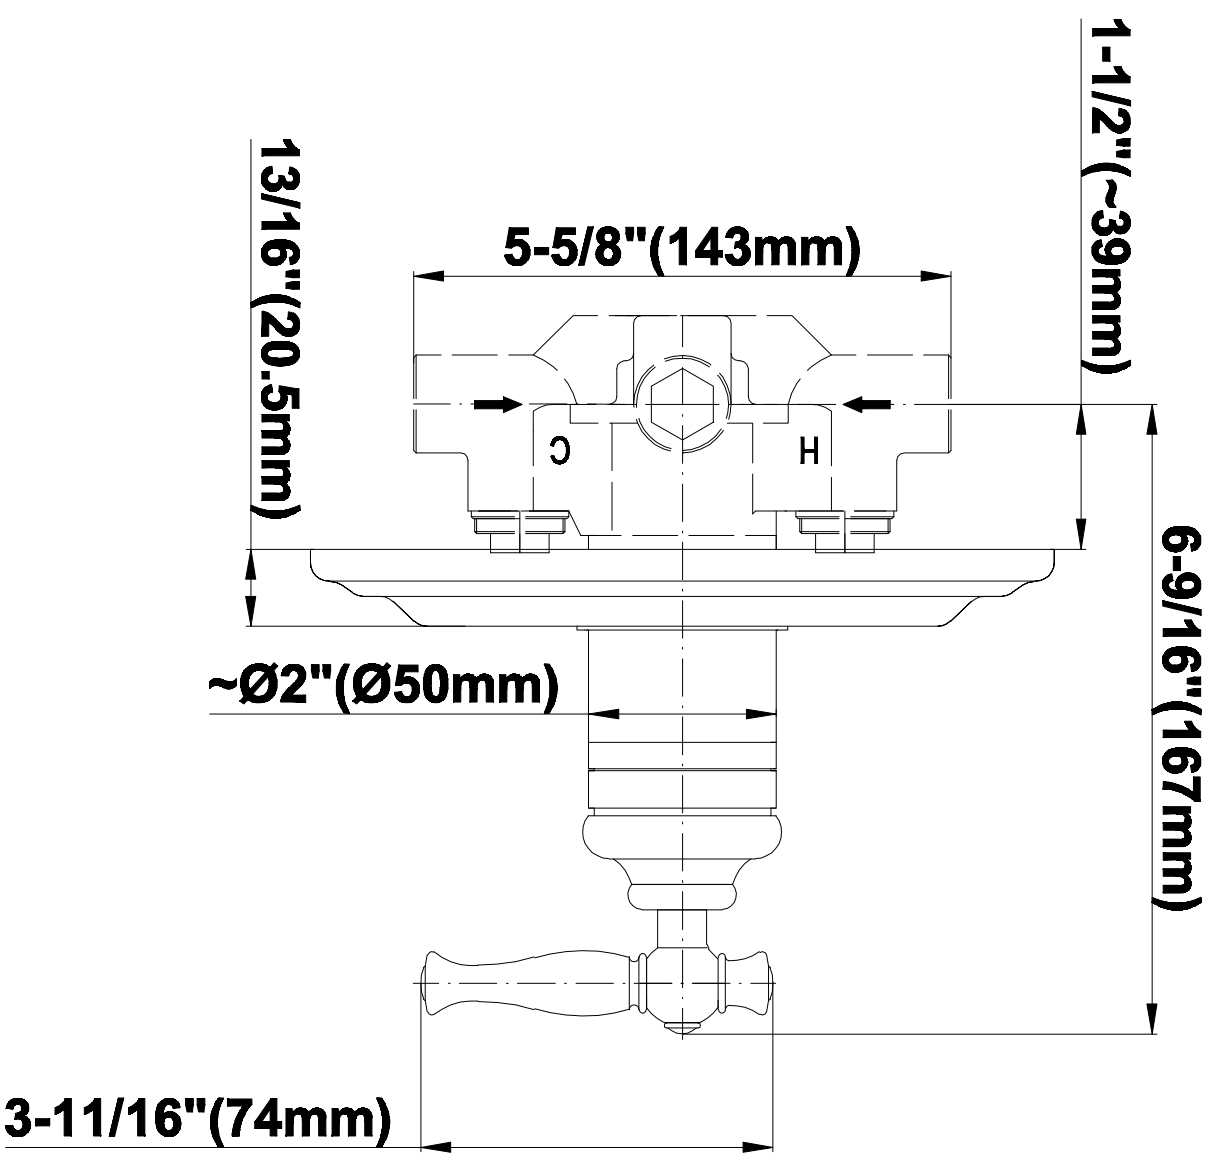

SHOWER
Lauren Thermostatic Set w/Body
Sprays & Handshower (Rough &
Trim)

GRAFF®

GA1.222B-LM22S

Information

- 3/4" Thermostatic Valve
- 8" Showerhead with 11" Wall-Mount Arm & Flange
- Swivel Body Sprays (3 pieces)
- Handshower Set w/Wall Bracket and Wall Elbow
- Stop/Volume Control Valves (3 pieces)
- Showerhead Features No-Clog, Easy-Clean Spray Nozzles
- Optional Extension Kit
- 3/4" Thermostatic Rough Valve Flow Rate ~18 gpm @60 psi
- Flow Rates: showerhead ≤ 2.0 max gpm, handshower ≤ 1.5 max gpm

SHOWER
Rough
G-8005

GRAFF®

Information

- 18.4 gpm @ 60 psi
- 3/4" universal inlets/outlets with female threads
- Built-in service stops
- Complete serviceability from front of all units
- Supplied with protective plastic cover
- Thermostatic valve uses a paraffin wax cartridge

Polished
Nickel

Steelnox®
(Satin Nickel)

G-8030

SHOWER
Rough
G-8075

GRAFF®

Information

- 3/4" universal inlets/outlets with female threads
- Supplied with protective plastic cover

Finishes