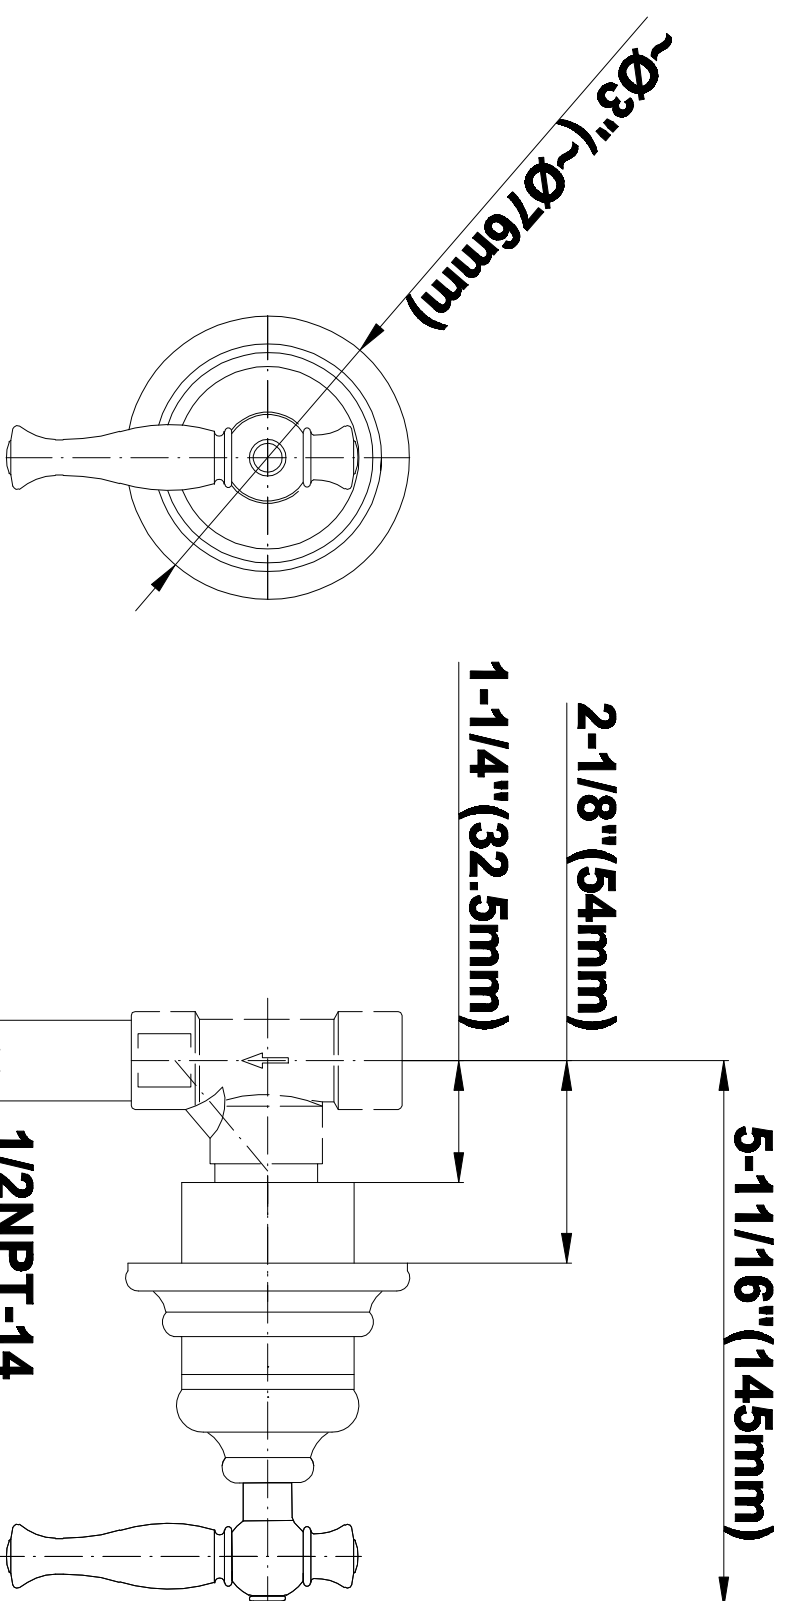

SHOWER
Lauren Thermostatic Set w/Body
Sprays & Handshower (Rough &
Trim)

GRAFF®

GA1.222B-LM22S

Information

- 3/4" Thermostatic Valve
- 8" Showerhead with 11" Wall-Mount Arm & Flange
- Swivel Body Sprays (3 pieces)
- Handshower Set w/Wall Bracket and Wall Elbow
- Stop/Volume Control Valves (3 pieces)
- Showerhead Features No-Clog, Easy-Clean Spray Nozzles
- Optional Extension Kit
- 3/4" Thermostatic Rough Valve Flow Rate ~18 gpm @60 psi
- Flow Rates: showerhead ≤ 2.0 max gpm, handshower ≤ 1.5 max gpm

SHOWER
Rough
G-8005

GRAFF®

Information

- 18.4 gpm @ 60 psi
- 3/4" universal inlets/outlets with female threads
- Built-in service stops
- Complete serviceability from front of all units
- Supplied with protective plastic cover
- Thermostatic valve uses a paraffin wax cartridge

Polished
Chrome

Polished
Nickel

Steelnox®
(Satin Nickel)

G-8090

SHOWER
Traditional 8" Showerhead
G-8410

GRAFF®

Information

- Sunflower shape
- 112 no-clog, easy-clean rubber spray nozzles
- Metal ball-joint allows for showerhead angle adjustment
- Showerhead flow rate ≤ 1.8 max gpm
- Recommend use with ceiling shower arm
- Recommended for use at no more than 10 degrees tilt
- CALGreen