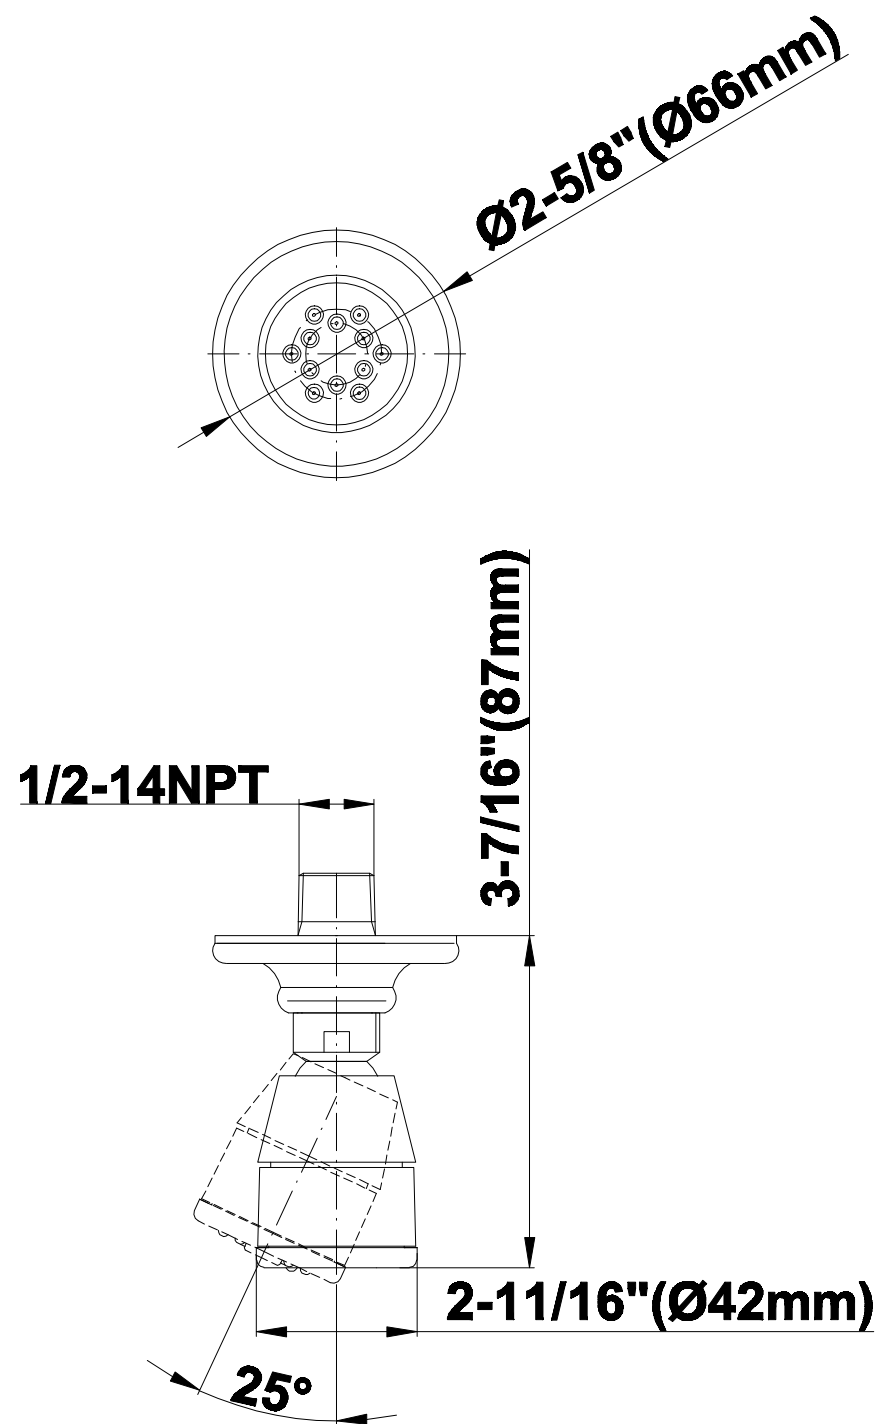

SHOWER
Lauren Thermostatic Set w/Body
Sprays & Handshower (Rough &
Trim)

GRAFF®

GA1.222B-LM22S

Information

- 3/4" Thermostatic Valve
- 8" Showerhead with 11" Wall-Mount Arm & Flange
- Swivel Body Sprays (3 pieces)
- Handshower Set w/Wall Bracket and Wall Elbow
- Stop/Volume Control Valves (3 pieces)
- Showerhead Features No-Clog, Easy-Clean Spray Nozzles
- Optional Extension Kit
- 3/4" Thermostatic Rough Valve Flow Rate ~18 gpm @60 psi
- Flow Rates: showerhead ≤ 2.0 max gpm, handshower ≤ 1.5 max gpm

SHOWER
Rough
G-8005

GRAFF®

Information

- 18.4 gpm @ 60 psi
- 3/4" universal inlets/outlets with female threads
- Built-in service stops
- Complete serviceability from front of all units
- Supplied with protective plastic cover
- Thermostatic valve uses a paraffin wax cartridge

Polished
Chrome

Polished
Nickel

Steelnox®
(Satin Nickel)

G-8480

SHOWER
Transitional 11" Shower Arm
G-8500

GRAFF®

Information

- Includes arm and flange
- 1/2" NPT male thread inlet
- For use with all showerheads