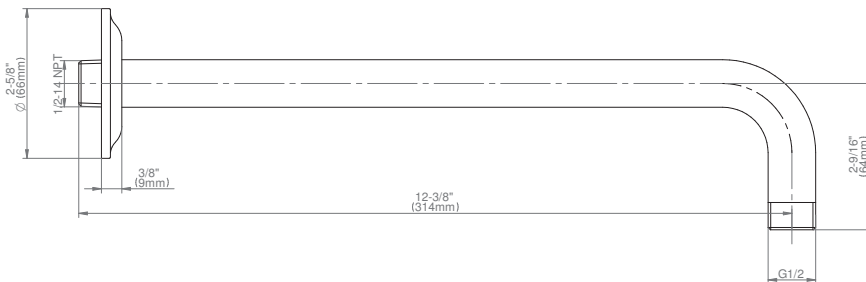

The measurements shown are for reference only. Products and specifications shown are subject to change without notice. Revised 7/2019.

www.graff-designs.com | phone: 800-954-4723