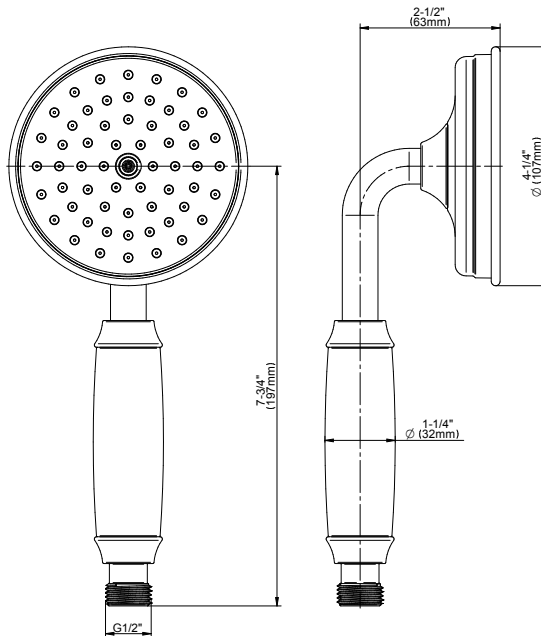

G-8724

Finezza Collection
Finezza Handshower

GRAFF®

Product Features

- Solid brass construction
- Smooth, all-metal handle
- Shower hose not included
- Handshower flow rate ≤ 1.5 max gpm
- Includes internal backflow preventer

Available Finishes

- Polished Chrome
  G-8724-PC
- Brushed Nickel
  G-8724-BNi
- Polished Nickel
  G-8724-PN
- Olive Bronze
  G-8724-OB
- Unfinished Brass*
  G-8724-UB*
- Gold*
  G-8724-AU*
- Brushed Gold*
  G-8724-BAU*

* Special order finish- call for availability

Warranty

- Limited lifetime warranty

For complete warranty information go to <https://www.graff-faucets.com/en/info/faqs>

The measurements shown are for reference only. Products and specifications shown are subject to change without notice. Revised 5/2018.

www.graff-designs.com | phone: 800-954-4723