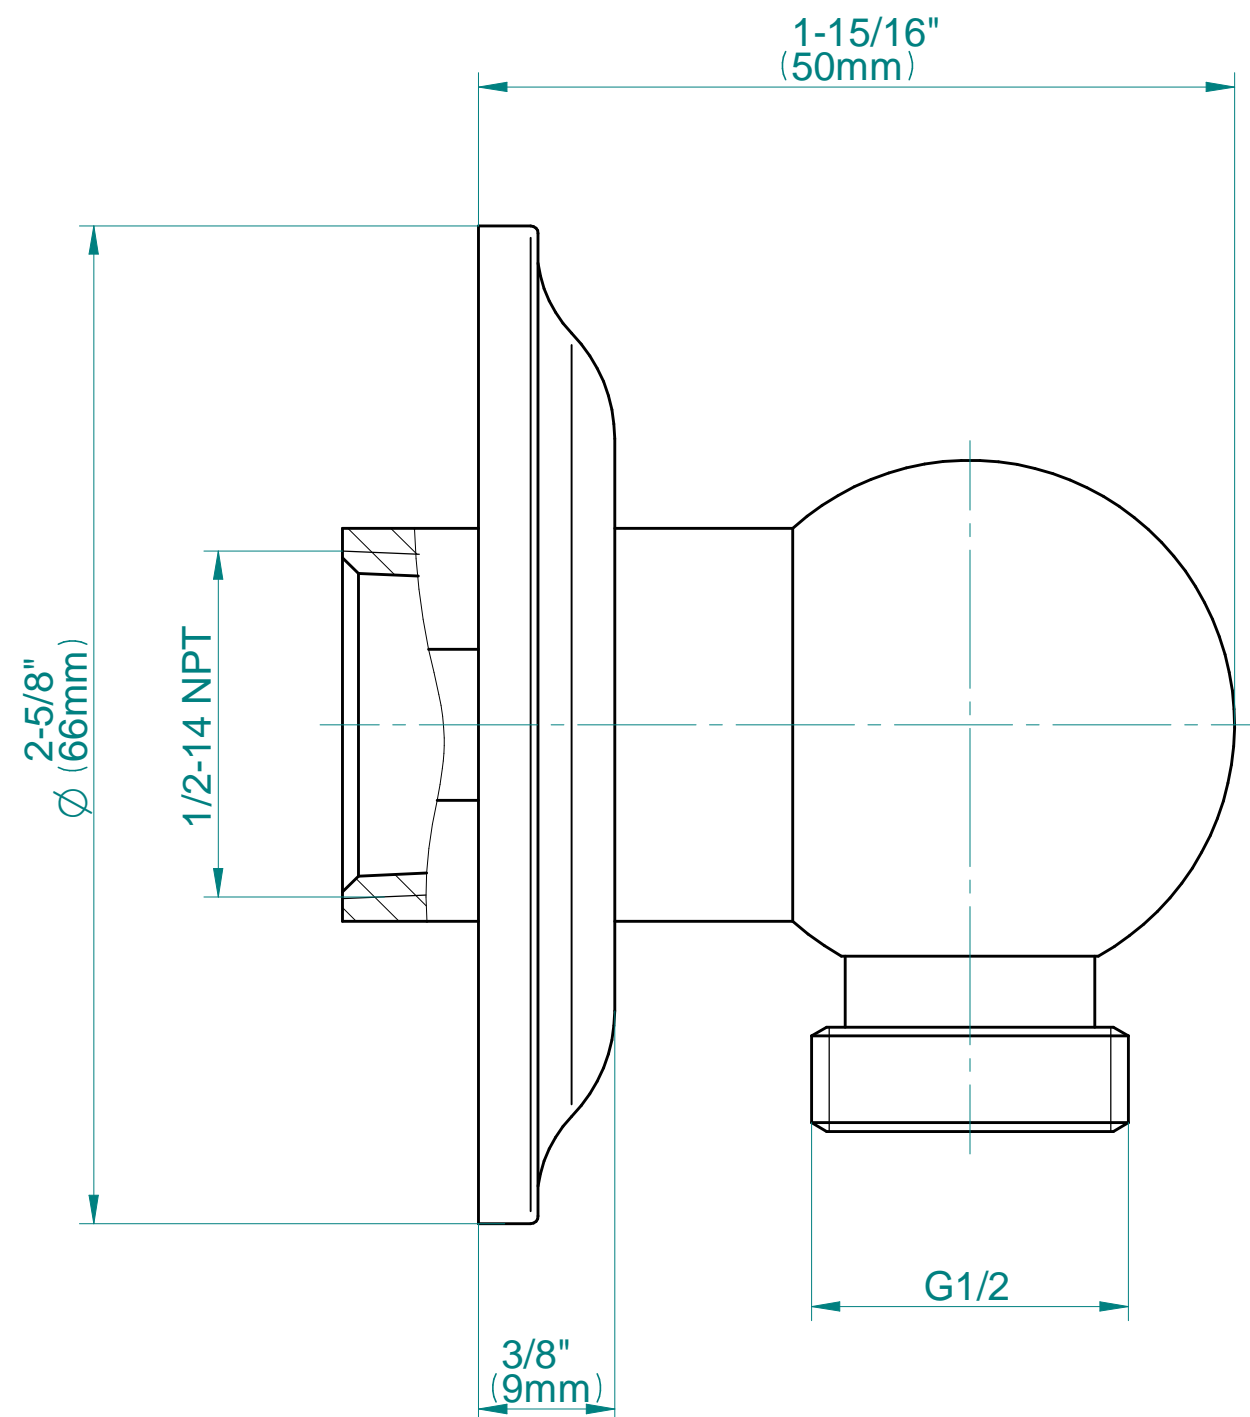

SHOWER
Pressure Balancing Shower
System - Shower with
Handshower
G-7226-C18B

GRAFF®

Information

- 1/2" pressure balance valve with diverter and trim
- 9" showerhead with 11" wall-mounted shower arm
- Showerhead features no-clog, easy-clean spray nozzles
- Handshower set with wall-mounted slide bar and 59" hose
- Optional extension kit
- Flow rates: showerhead ≤ 1.8 max gpm, handshower ≤ 1.8 max gpm
- CALGreen

G-8663

CAMDEN Series

SHOWER
 Vintage Wall-Mounted Slide Bar
G-8711

Information

- 27" tall wall-mounted slide bar
- Adjustable bracket fits all hoses with conical nut

Finishes

Information

- Solid brass construction
- All-metal handle
- Shower hose not included
- Includes internal backflow preventer
- Handshower flow rate ≤ 1.8 max gpm
- CALGreen