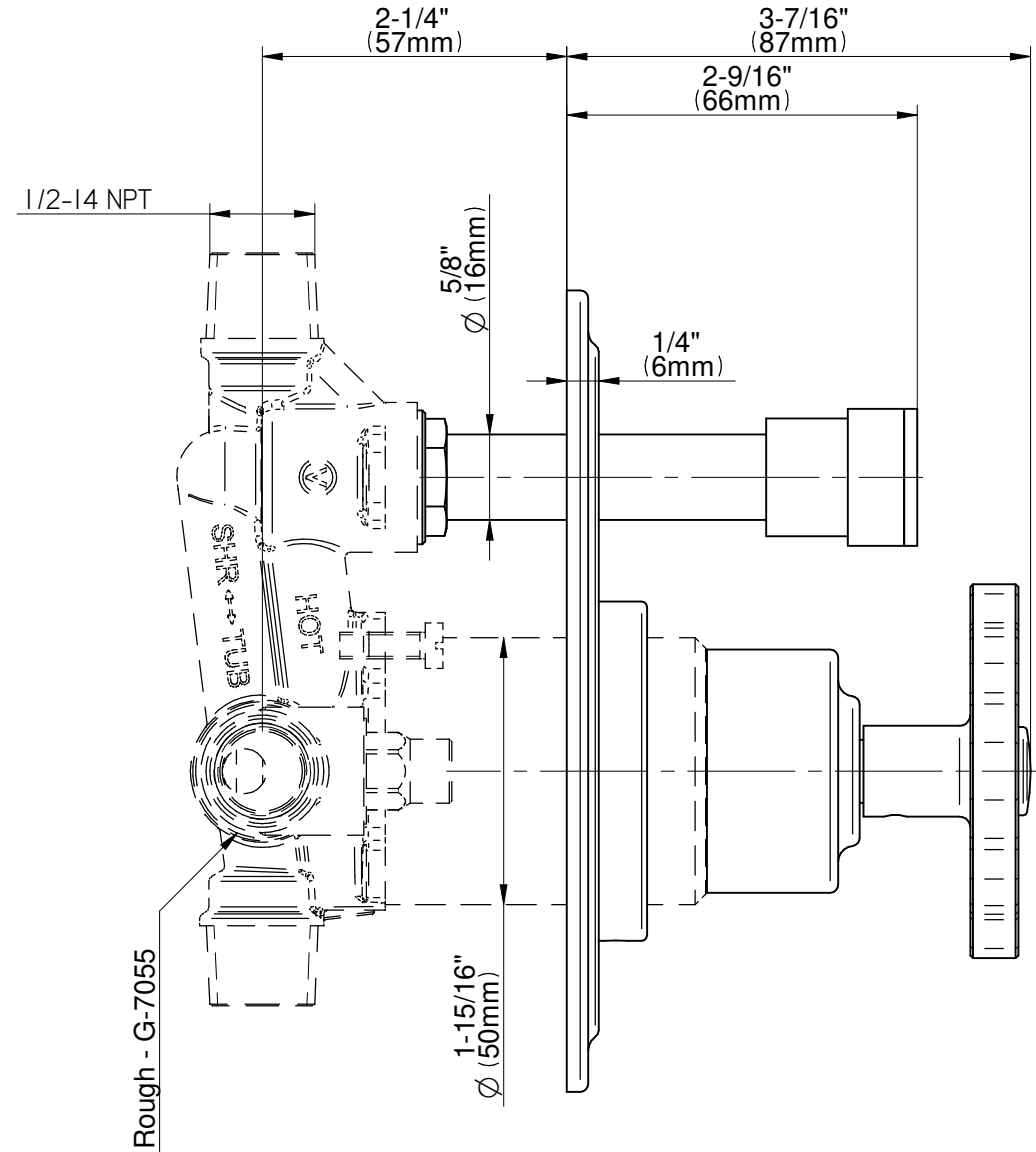

SHOWER
Pressure Balancing Shower
System - Shower with
Handshower
G-7226-C18B

GRAFF®

Information

- 1/2" pressure balance valve with diverter and trim
- 9" showerhead with 11" wall-mounted shower arm
- Showerhead features no-clog, easy-clean spray nozzles
- Handshower set with wall-mounted slide bar and 59" hose
- Optional extension kit
- Flow rates: showerhead ≤ 1.8 max gpm, handshower ≤ 1.8 max gpm
- CALGreen

SHOWER
 Vintage Pressure Balancing Valve
 Trim with Handle and Diverter

Information

- Single metal handle
- Decorative trim plate
- Includes push-button diverter
- Use with G-7055 Pressure Balancing Rough Valve

G-7095-C18B-T

VINTAGE Series

SHOWER
 Concealed Pressure Balancing
 Valve Rough w/Diverter
G-7055

Information

- Anti-scald protection
- 1/2" universal inlets/outlets with male threads
- Built-in service stops
- Push-button diverter
- For use with tub & shower configuration
- Supplied with protective plastic guard

Finishes

Architectural
White

G-7055

1/2" Rough Valve w/Diverter

Product Features

- Anti-scald protection
- 1/2" universal inlets/outlets with male threads
- Built-in service stops
- Push-button diverter
- For use with tub & shower configuration
- Supplied with protective plastic guard