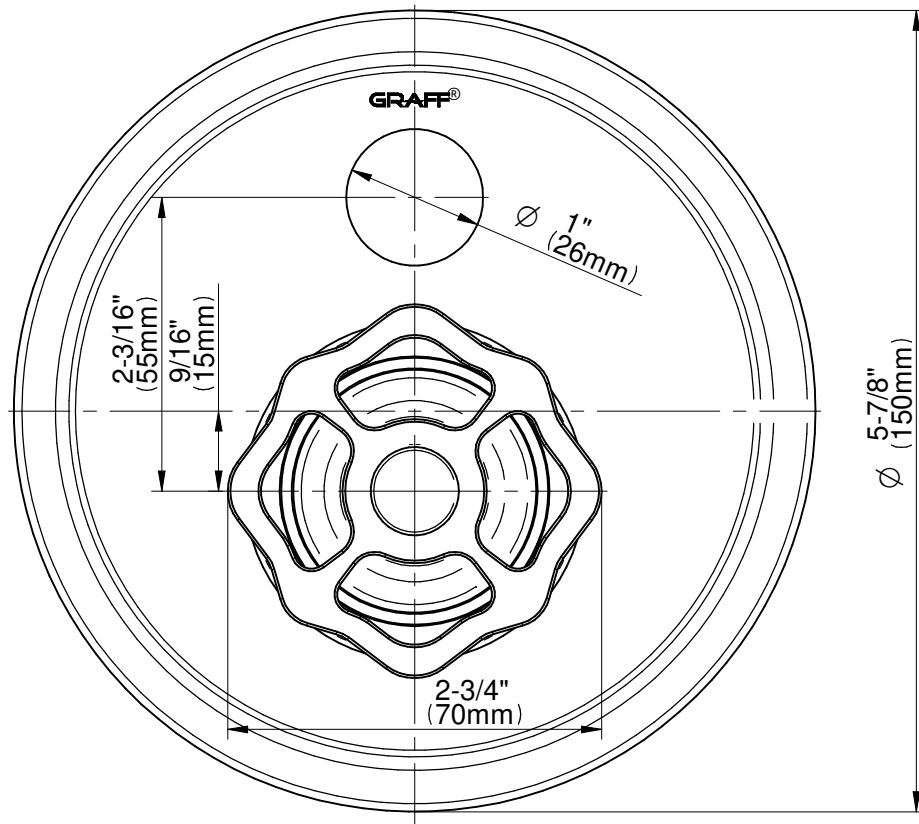

G-7095-C18B-T

VINTAGE Series