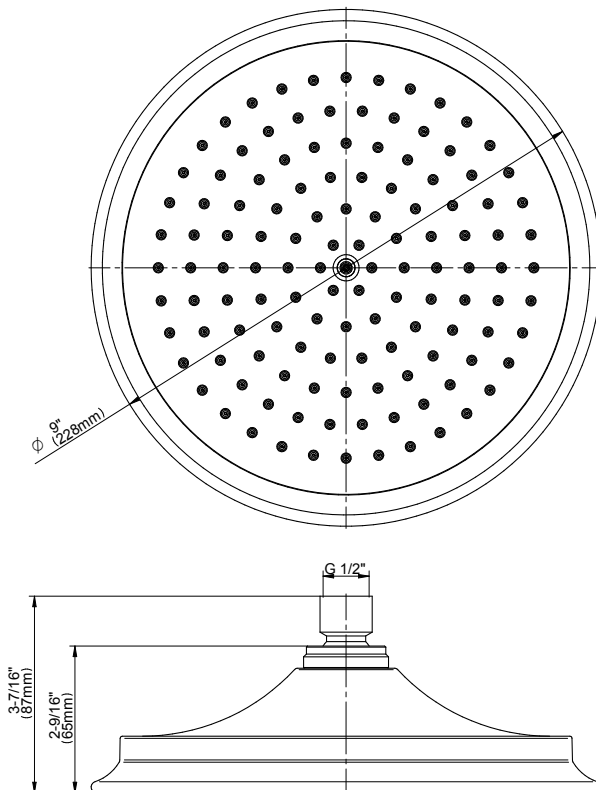

G-8406

Finezza Collection
9" Rain Showerhead

GRAFF®
CUTTING EDGE DESIGN

Product Features

- Sunflower shape
- 126 no-clog, easy-clean rubber spray nozzles
- Showerhead flow rate < 1.8 max gpm

Available Finishes

- Polished Chrome
  G-8406-PC
- Brushed Nickel
  G-8406-BNi
- Polished Nickel
  G-8406-PN
- Unfinished Brass*
  G-8406-UB*
- Olive Bronze
  G-8406-OB*
- Gold*
  G-8406-AU*
- Brushed Gold*
  G-8406-BAU*

* Special order finish- call for availability

Code Compliance

- CALGreen

Warranty

- Limited lifetime warranty

For complete warranty information go to
www.graff-designs.com/en-nam/warranty

The measurements shown are for reference only. Products and specifications shown are subject to change without notice. Revised 12/2017

www.graff-designs.com | phone: 800-954-4723