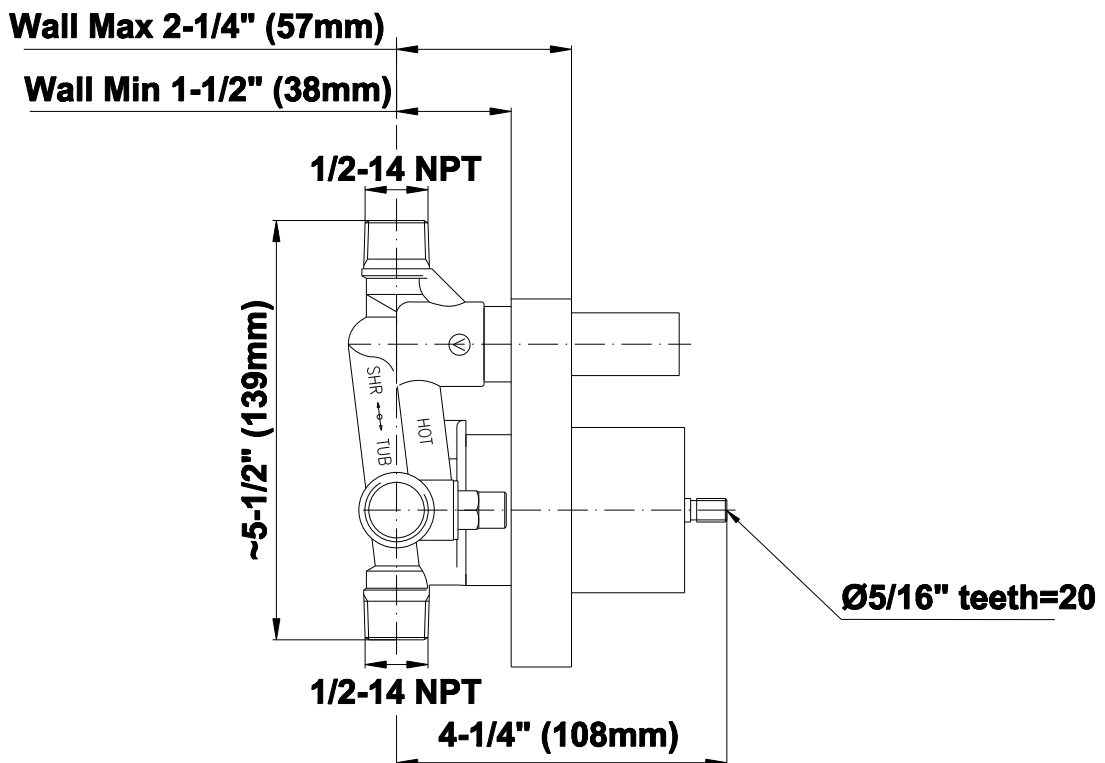

The measurements shown are for reference only. Products and specifications shown are subject to change without notice. Revised 06/2014.

www.graff-faucets.com | phone: 800-954-4723