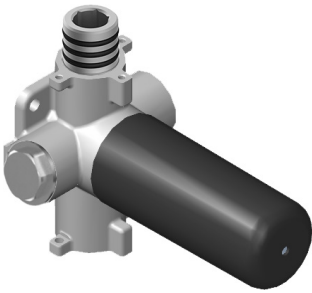

SHOWER
Canterbury M-Series Thermostatic
Shower System - Shower with
Handshower
GS3.011WB-C2E0

GRAFF®

Information

- 3/4" thermostatic valve and trim
- 3/4" stop/volume control valve (2 pieces)
- 8" showerhead with 12" ceiling-mounted shower arm
- Showerhead features no-clog, easy-clean spray nozzles
- Handshower set with wall-mounted slide bar and 59" hose
- Optional extension kit
- Flow rates: showerhead ≤ 1.8 max gpm, handshower ≤ 1.5 max gpm
- ADA

G-8006

M-Series

3/4" Concealed Thermostatic Rough Valve

Product Features

- 12.9 gpm @ 60 psi
- 3/4" universal inlets
- Built-in service stops
- Stacking outlet feature
- Complete serviceability from front of all units
- Supplied with protective plastic cover
- CalGreen compliant dependent on functions

www.graff-faucets.com | phone: 800-954-4723

SHOWER
Stop/Volume Control Valve with
Pass Through
G-8076

GRAFF®

Information

- 12.3 gpm @ 60 psi
- 3/4" universal inlets/outlets with female threads
- Stacking inlet and pass-through port feature
- Supplied with protective plastic cover
- CalGreen compliant dependent on functions

G-8076

M-Series

Stop/Volume Control Rough Valve with Pass-Through

Product Features

- 13.2 gpm @ 60 psi
- 3/4" universal inlets/outlets with female threads
- Stacking inlet and pass-through port feature
- Supplied with protective plastic cover
- CalGreen compliant dependent on functions