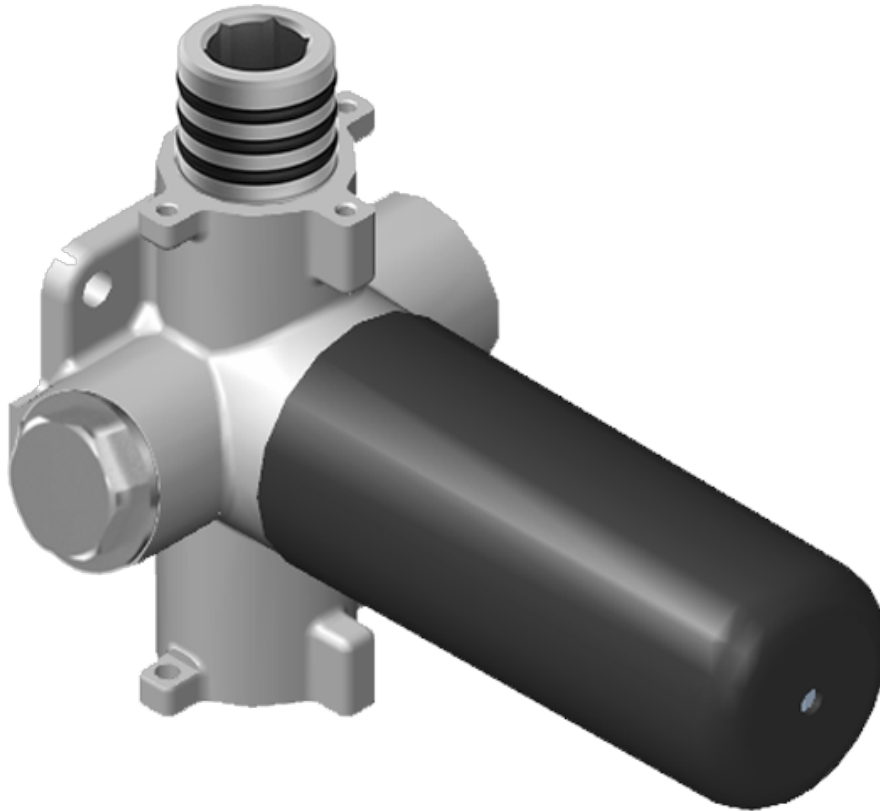

SHOWER
Canterbury M-Series Thermostatic
Shower System - Shower with
Handshower
GS3.011WB-C2E0

GRAFF®

Information

- 3/4" thermostatic valve and trim
- 3/4" stop/volume control valve (2 pieces)
- 8" showerhead with 12" ceiling-mounted shower arm
- Showerhead features no-clog, easy-clean spray nozzles
- Handshower set with wall-mounted slide bar and 59" hose
- Optional extension kit
- Flow rates: showerhead ≤ 1.8 max gpm, handshower ≤ 1.5 max gpm
- ADA

SHOWER
Thermostatic Rough Valve
G-8006

GRAFF[®]

Information

- 12.9 gpm @ 60 psi
- 3/4" universal inlets
- Built-in service stops
- Stacking outlet feature
- Complete serviceability from front of all units
- Supplied with protective plastic cover
- CalGreen compliant dependent on functions

G-8006

M-Series

3/4" Concealed Thermostatic Rough Valve

Product Features

- 12.9 gpm @ 60 psi
- 3/4" universal inlets
- Built-in service stops
- Stacking outlet feature
- Complete serviceability from front of all units
- Supplied with protective plastic cover
- CalGreen compliant dependent on functions

www.graff-faucets.com | phone: 800-954-4723

SHOWER
Stop/Volume Control Valve with
Pass Through
G-8076

GRAFF®

Information

- 12.3 gpm @ 60 psi
- 3/4" universal inlets/outlets with female threads
- Stacking inlet and pass-through port feature
- Supplied with protective plastic cover
- CalGreen compliant dependent on functions