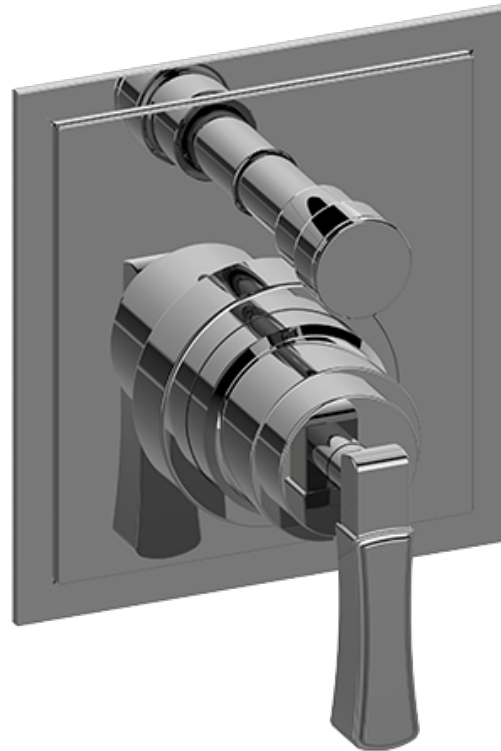

SHOWER
Finezza Full Pressure Balancing
System - Shower and Handshower
(Rough & Trim)
G-7289-LM47S

GRAFF[®]

Information

- 1/2" pressure balance valve with diverter and trim
- 9" showerhead with 12" wall-mounted shower arm
- Showerhead features no-clog, easy-clean spray nozzles
- Handshower set with wall bracket and 59" hose (PVD finishes use 59" flex hose)
- Optional extension kit
- Flow rates: showerhead \leq 1.8 max gpm, handshower \leq 1.8 max gpm
- ADA
- CALGreen

SHOWER
 Concealed Pressure Balancing
 Valve Rough w/Diverter
G-7055

Information

- Anti-scald protection
- 1/2" universal inlets/outlets with male threads
- Built-in service stops
- Push-button diverter
- For use with tub & shower configuration
- Supplied with protective plastic guard

G-7055

1/2" Rough Valve w/Diverter

Product Features

- Anti-scald protection
- 1/2" universal inlets/outlets with male threads
- Built-in service stops
- Push-button diverter
- For use with tub & shower configuration
- Supplied with protective plastic guard

Information

- Single metal handle and decorative trim plate
- Includes push-button diverter
- Use with G-7055 Pressure Balancing rough valve
- ADA

Finishes

G-7085-LM47S-T

Finezza Collection

Pressure Balancing Valve Trim Plate with Handle and Diverter