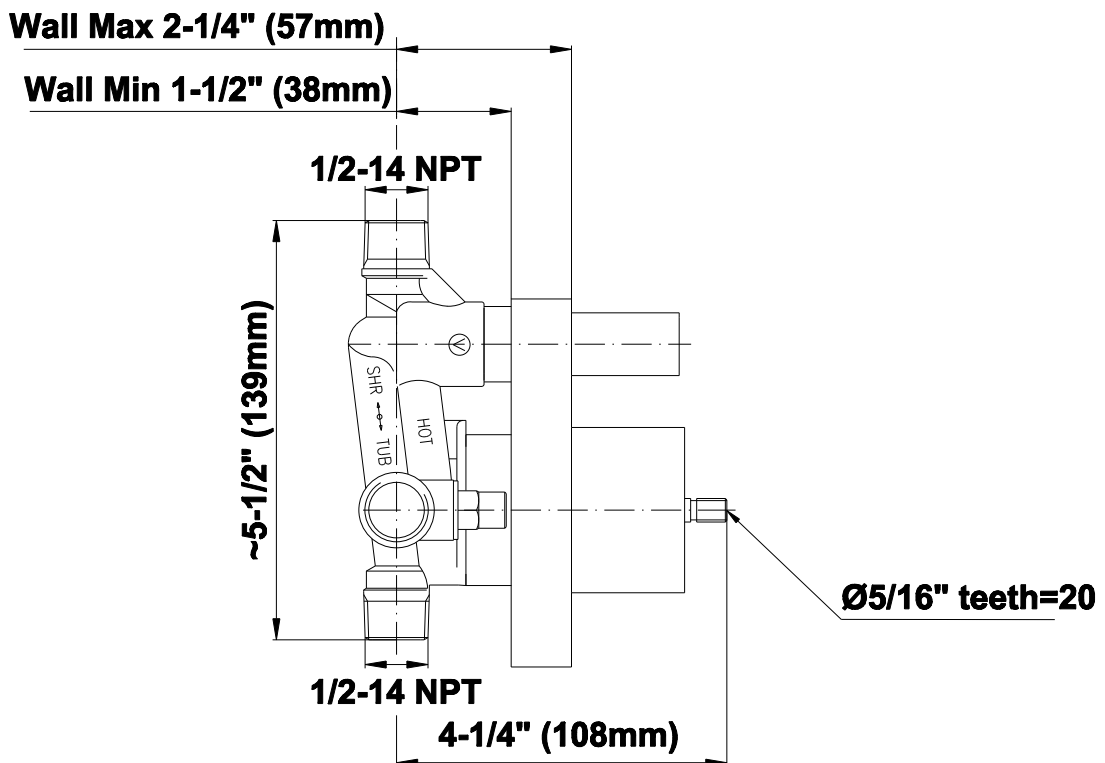

G-7055

1/2" Rough Valve w/Diverter

Product Features

- Anti-scald protection
- 1/2" universal inlets/outlets with male threads
- Built-in service stops
- Push-button diverter
- For use with tub & shower configuration
- Supplied with protective plastic guard

Warranty

- Limited lifetime warranty

For complete warranty information go to www.graff-faucets.com/en-nam/warranty