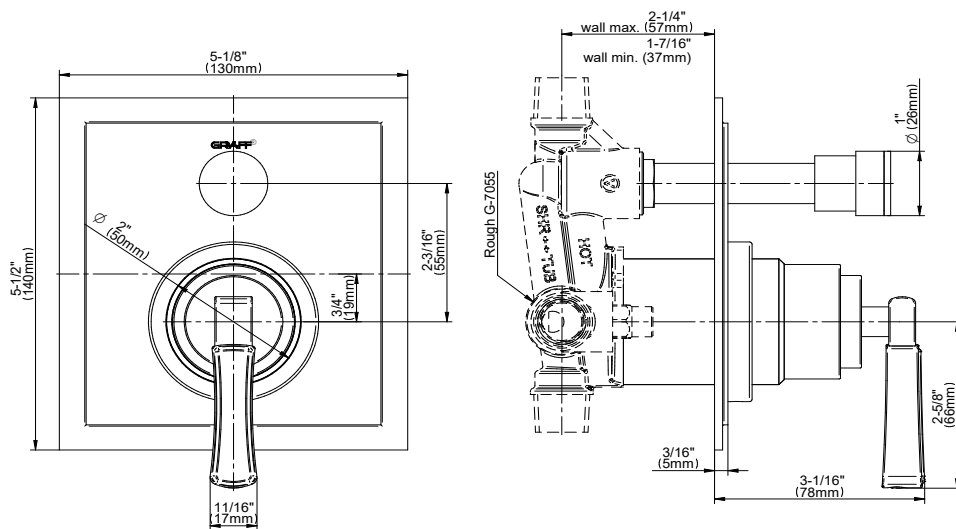

G-7085-LM47S-T

Finezza Collection

Pressure Balancing Valve Trim Plate with Handle and Diverter

GRAFF®
CUTTING EDGE DESIGN

Product Features

- Single metal handle and decorative trim plate
- Includes push-button diverter
- Use with G-7055 Pressure Balancing rough valve

Available Finishes

- Polished Chrome
  G-7085-LM47S-PC-T
- Brushed Nickel
  G-7085-LM47S-BNi-T
- Polished Nickel
  G-7085-LM47S-PN-T
- Olive Bronze™
  G-7085-LM47S-OB-T

Code Compliance

- ADA

Warranty

- Limited lifetime warranty

For complete warranty information go to: www.graff-faucets.com/en/info/faqs