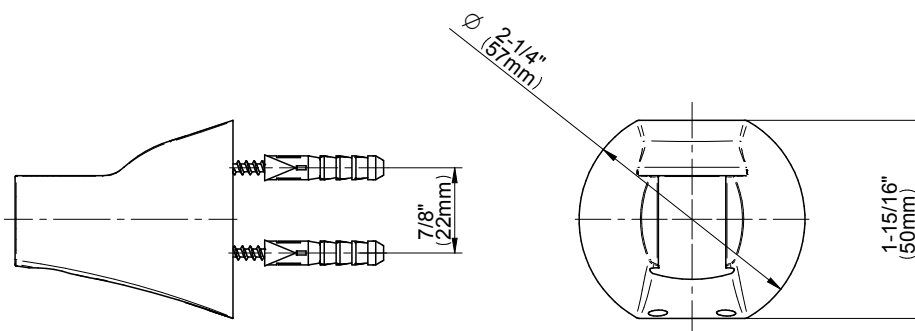

The measurements shown are for reference only. Products and specifications shown are subject to change without notice. Revised 5/2018.

www.graff-designs.com | phone: 800-954-4723