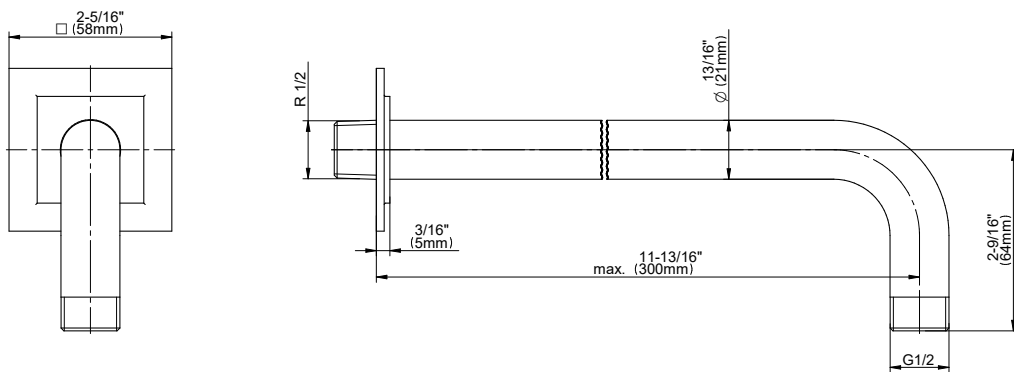

The measurements shown are for reference only. Products and specifications shown are subject to change without notice. Revised 01/2017

www.graff-faucets.com | phone: 800-954-4723