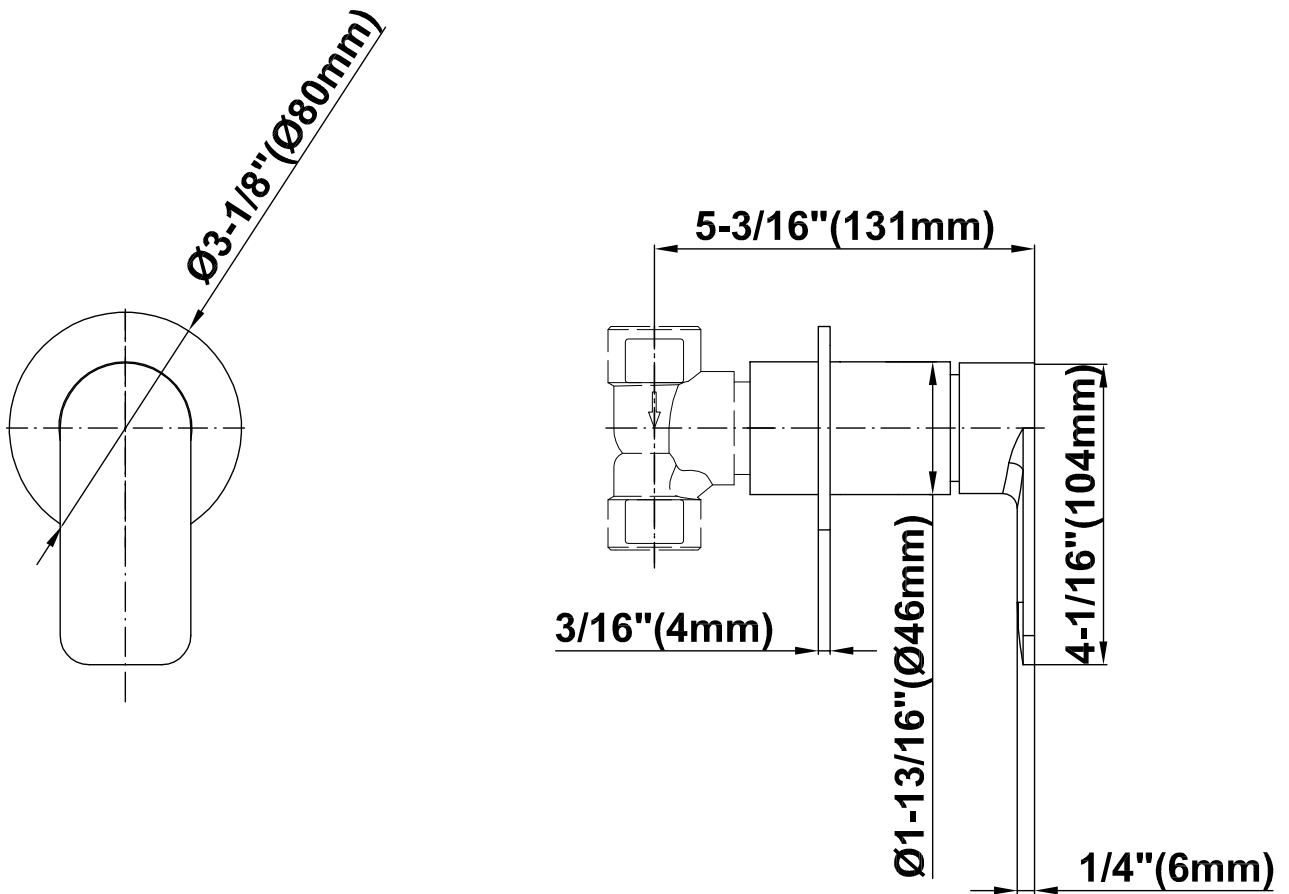

The measurements shown are for reference only. Products and specifications shown are subject to change without notice. Revised 07/2012.

www.graff-faucets.com | phone: 800-959-4723