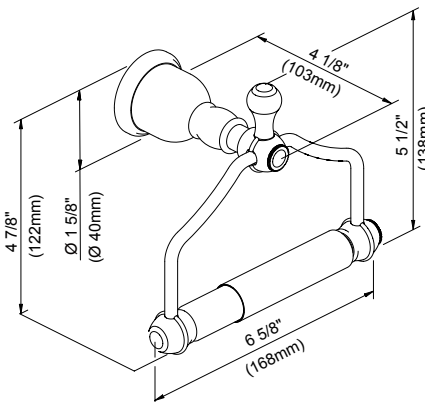

Please see gerberonline.com or current price list for available finishes. Finish is defined by additional suffix.

D443411 - 18" Towel Bar
D443421 - 24" Towel Bar

D443171 - Robe Hook

D442251 - Toilet Paper Holder

D442111 - Towel Ring

18", 24" - Towel Bar

Robe Hook

Toilet Paper Holder

Towel Ring

Submittal Information:

Name: _____
Location: _____

Contractor: _____
Contact #: _____