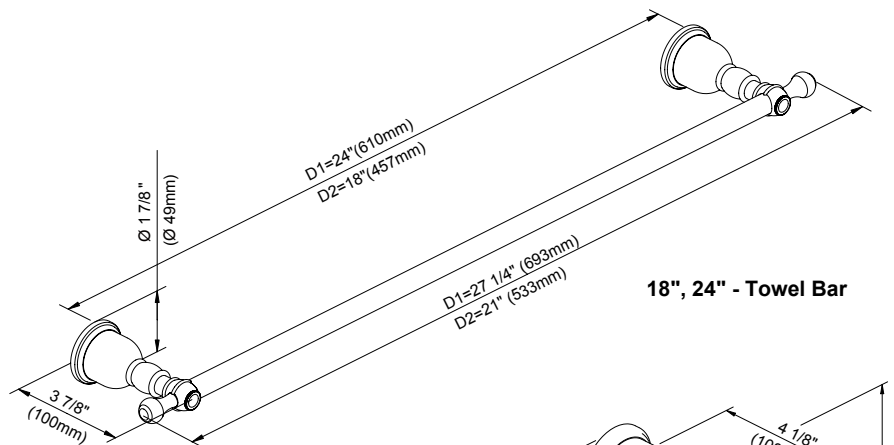

Please see gerberonline.com or current price list for available finishes. Finish is defined by additional suffix.

D443411 - 18" Towel Bar
D443421 - 24" Towel Bar

D443171 - Robe Hook

D442251 - Toilet Paper Holder

D442111 - Towel Ring

18", 24" - Towel Bar

Robe Hook

Toilet Paper Holder

Towel Ring

Submittal Information:

Name: _____
Location: _____

Contractor: _____
Contact #: _____