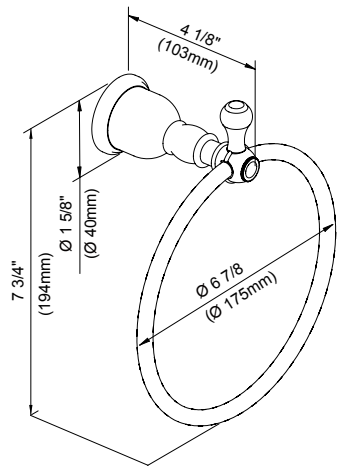

Please see gerberonline.com or current price list for available finishes. Finish is defined by additional suffix.

D443411 - 18" Towel Bar
D443421 - 24" Towel Bar

D443171 - Robe Hook

D442251 - Toilet Paper Holder

D442111 - Towel Ring

18", 24" - Towel Bar

Robe Hook

Toilet Paper Holder

Towel Ring

Submittal Information:

Name: _____
Location: _____

Contractor: _____
Contact #: _____