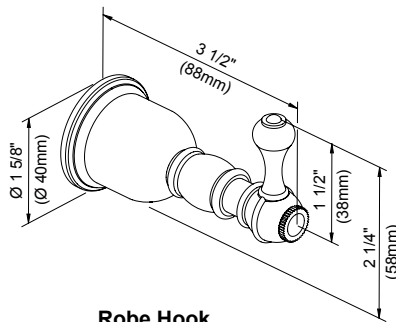

Please see gerberonline.com or current price list for available finishes. Finish is defined by additional suffix.

D443411 - 18" Towel Bar
D443421 - 24" Towel Bar

D443171 - Robe Hook

D442251 - Toilet Paper Holder

D442111 - Towel Ring

18", 24" - Towel Bar

Robe Hook

Toilet Paper Holder

Towel Ring

Submittal Information:

Name: _____
Location: _____

Contractor: _____
Contact #: _____