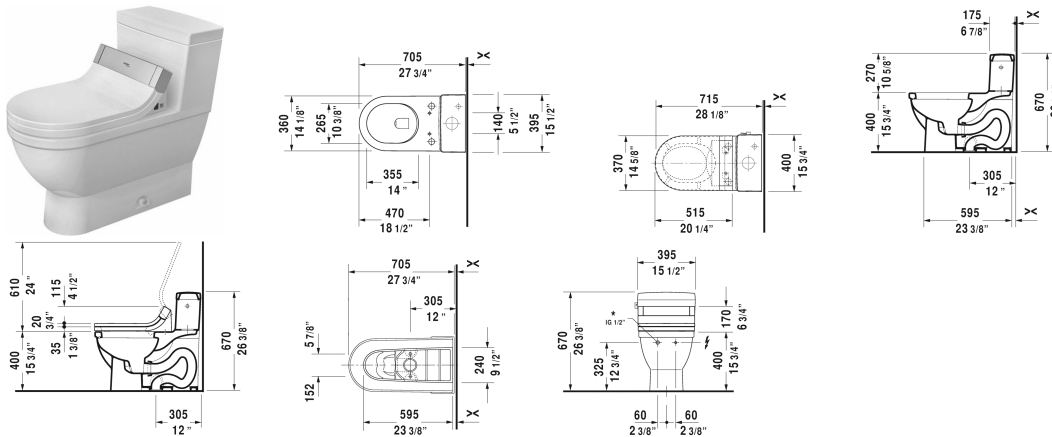

**Starck 3 One-Piece toilet for SensoWash® # 212051..01**

**< 14 5/8" Inch >**

One-Piece toilet for SensoWash®	Dimension	Weight	Order number
<p>only in combination with SensoWash, syphonic, 12" rough-in, with single flush mechanism, with side lever, 3" flapper valve, connecting elements for SensoWash with concealed connections included, vertical outlet, cUPC® listed*, 1.28 gpf</p>			
<p><b>Colors</b> 00 White 20 HygieneGlaze (an antibacterial ceramic glaze that provides almost indefinite effectiveness)</p>			
<p><b>Variant</b> ♦</p>	14 5/8" x 28 1/8" Inch	114.9 lb	212051..01
<p><b>Infobox</b> * Complies with following standards: ASME A112.19.2/CSA B45.1  Sanitary ceramics with the special WonderGliss surface finish will remain clean and attractive-looking for a long time to come. When ordering WonderGliss please add a "1" as eleventh digit to the model number.</p>			
<p>Mounting set for One-Piece and Two-Piece toilets, outlet 3/8" - male thread, wall connection 1/2" - female thread, 1/2", North American version</p>	17 3/4" Inch	1.1 lb	001417
<p><b>Suitable products</b></p>			

**Starck 3 One-Piece toilet for SensoWash® # 212051..01**

|< 14 5/8" Inch >|

SensoWash® Starck C shower-toilet seat for ME by Starck, Starck 2, Starck 3 and Darling New\* rear-, front and oscillating wash, individual adjustment of water-, air- and seat surface temperature as well as nozzle position and jet strength, power actuated lid and seat, night light, 2 individually programmable user profiles, remote control included, self-cleaning wand, on / off-button, with concealed connections, Quick release: easy seat unit removal and attachment, 14 5/8" x 20 1/4" Inch

610001

*All drawings contain the necessary measurements which are subject to standard tolerances. They are stated in inch & mm and are non-binding. Exact measurements, in particular for customized installation scenarios, can only be taken from the finished ceramic piece.*