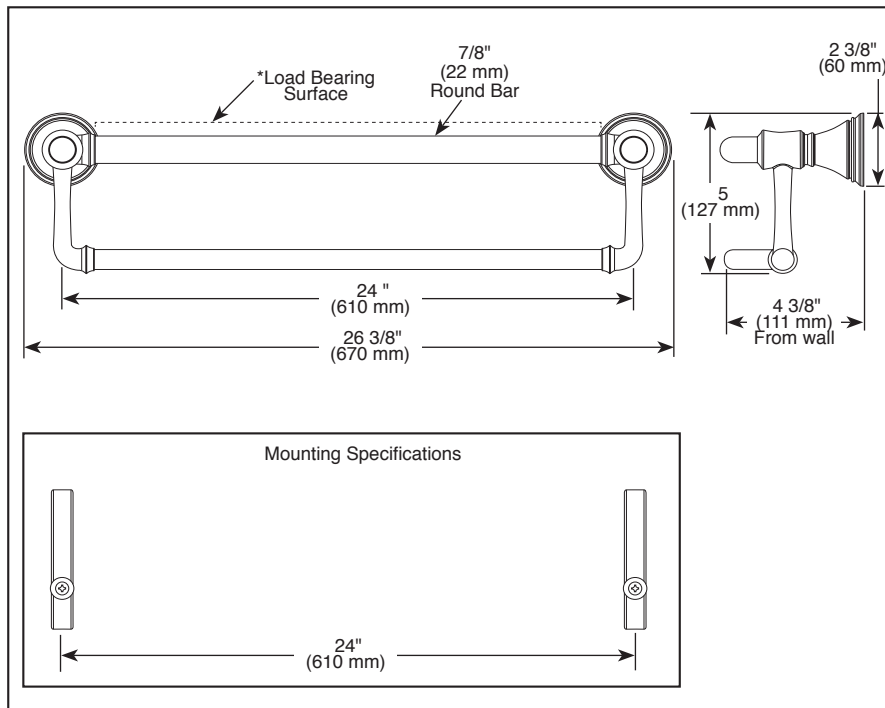

see what Delta can do™

ACCESSORIES

- Décor Assist™
- Traditional Towel Bar with Assist Bar

Submitted Model No.: _____

Specific Features: _____

▲ Designate Proper Finish Suffix

STANDARD SPECIFICATIONS:

- Wood blocking is preferable behind all wall surfaces. If wood blocking is not available, the supplied fasteners are recommended.
- Mounting hardware and mounting template included with product.
- 7/8" diameter assist bar.
- Maximum 300 lbs. as an assist bar on indicated surface when properly installed.