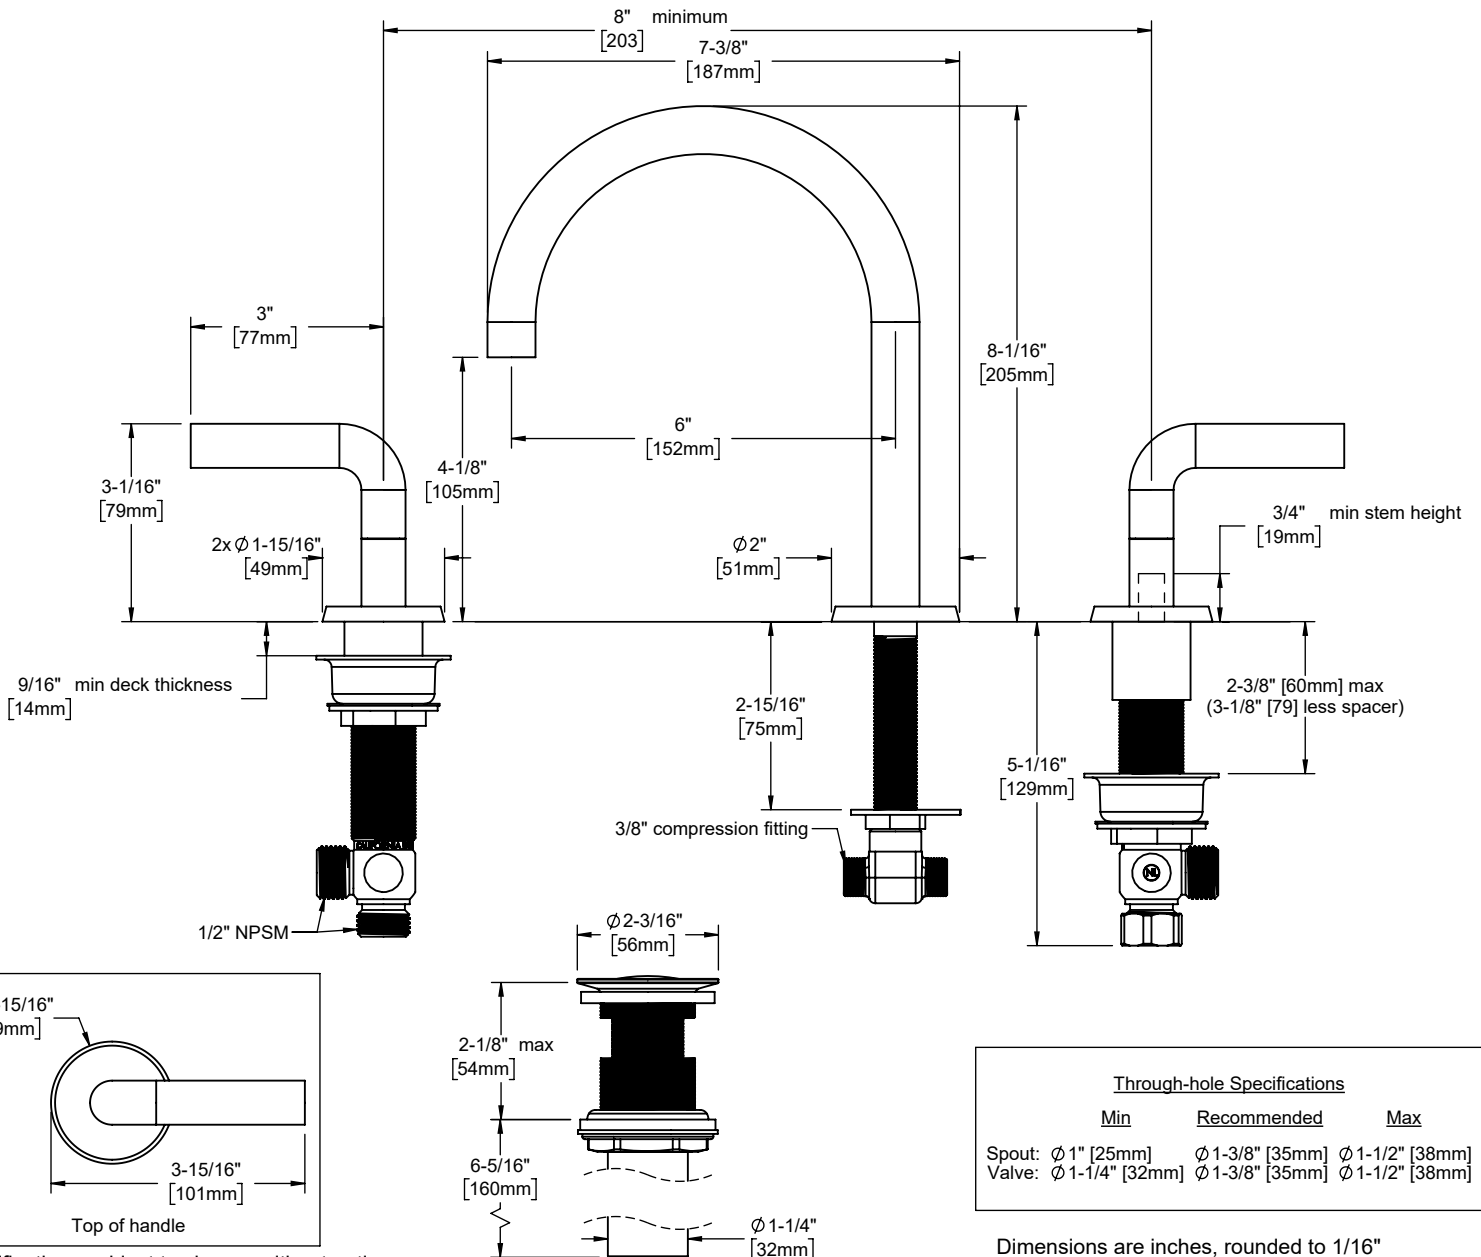

Features

- Available in 28 finishes including 13 PVD finishes
- All brass construction
- 1/4 turn ceramic disc cartridge(s)
- Flexible braided hoses for ease of installation
- ϕ 1-1/4" all brass touch style pop up drain assembly
- 1.2gpm (4.5 L/min) max flow rate

Codes/Standards Applicable

Product meets or exceeds the following:

- ASME A112.18.1/CSA B125.1
- NSF 61, NSF 372, CEC & DOE
- EPA WaterSense
- Commonwealth of MA
- ADA compliant

Specifications subject to change without notice

Dimensions are inches, rounded to 1/16"
[Dimensions in brackets are mm, rounded to 1mm]